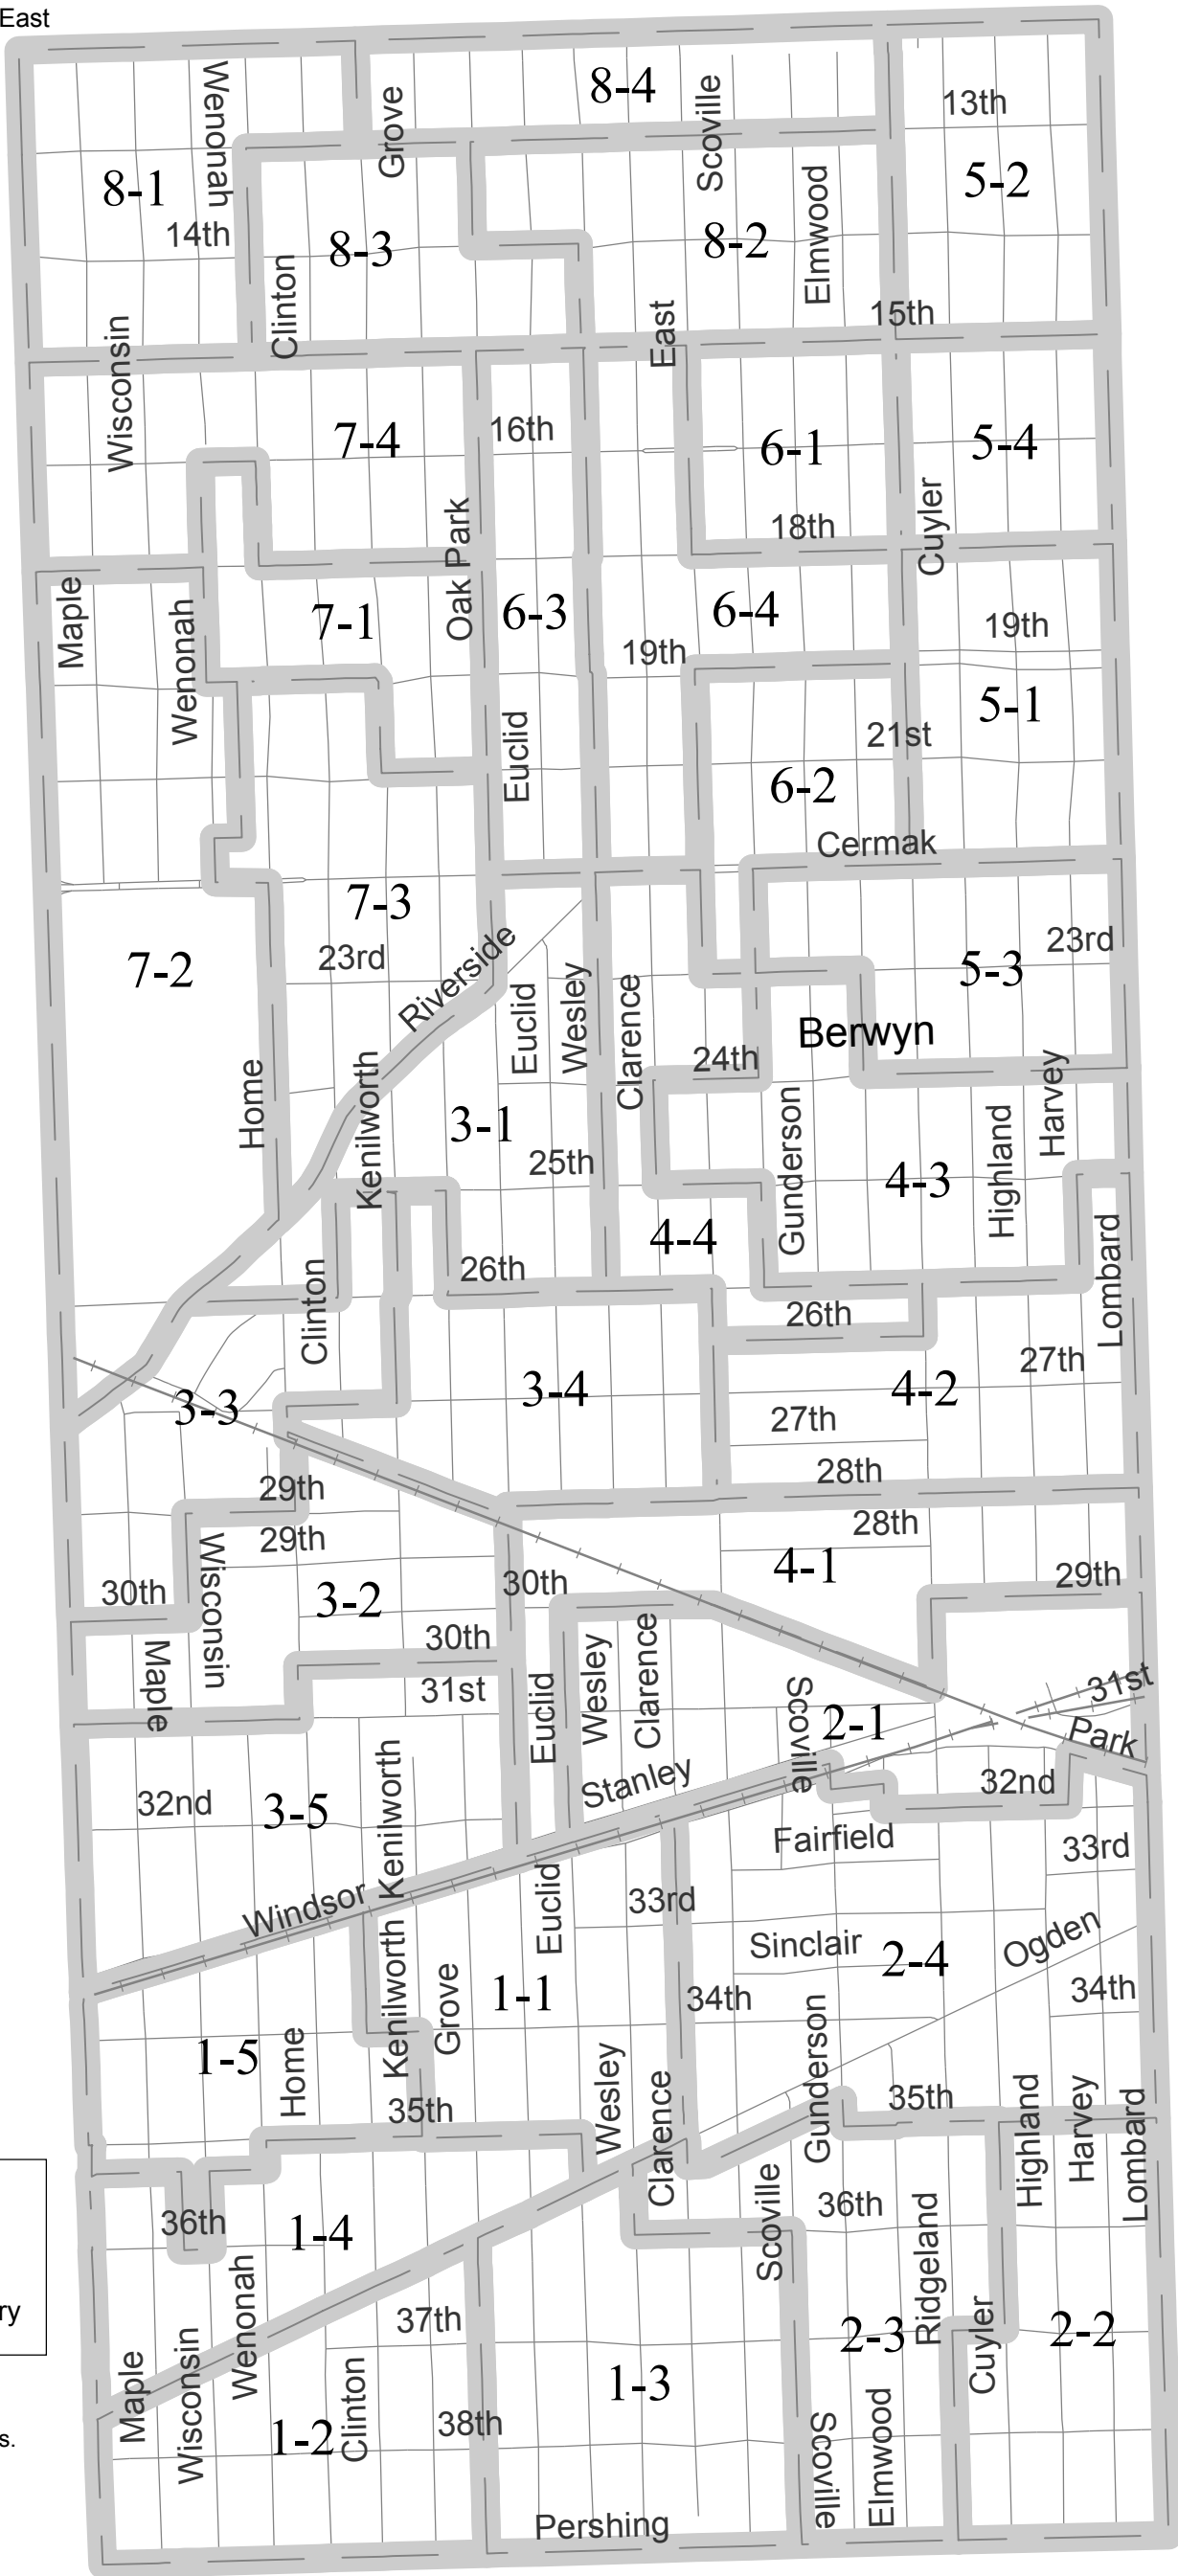

Berwyn Township

Township 39 North Range 13 East
Cook County, Illinois

Railroad
 Berwyn Streets
 Precinct Boundary

Railroad Lines provided by the Cook County Department of Geographic Information Systems.

David Orr
Cook County Clerk

Precinct Boundaries: Updated 2011
Street Layer Source: Tele Atlas 2009

1:15840