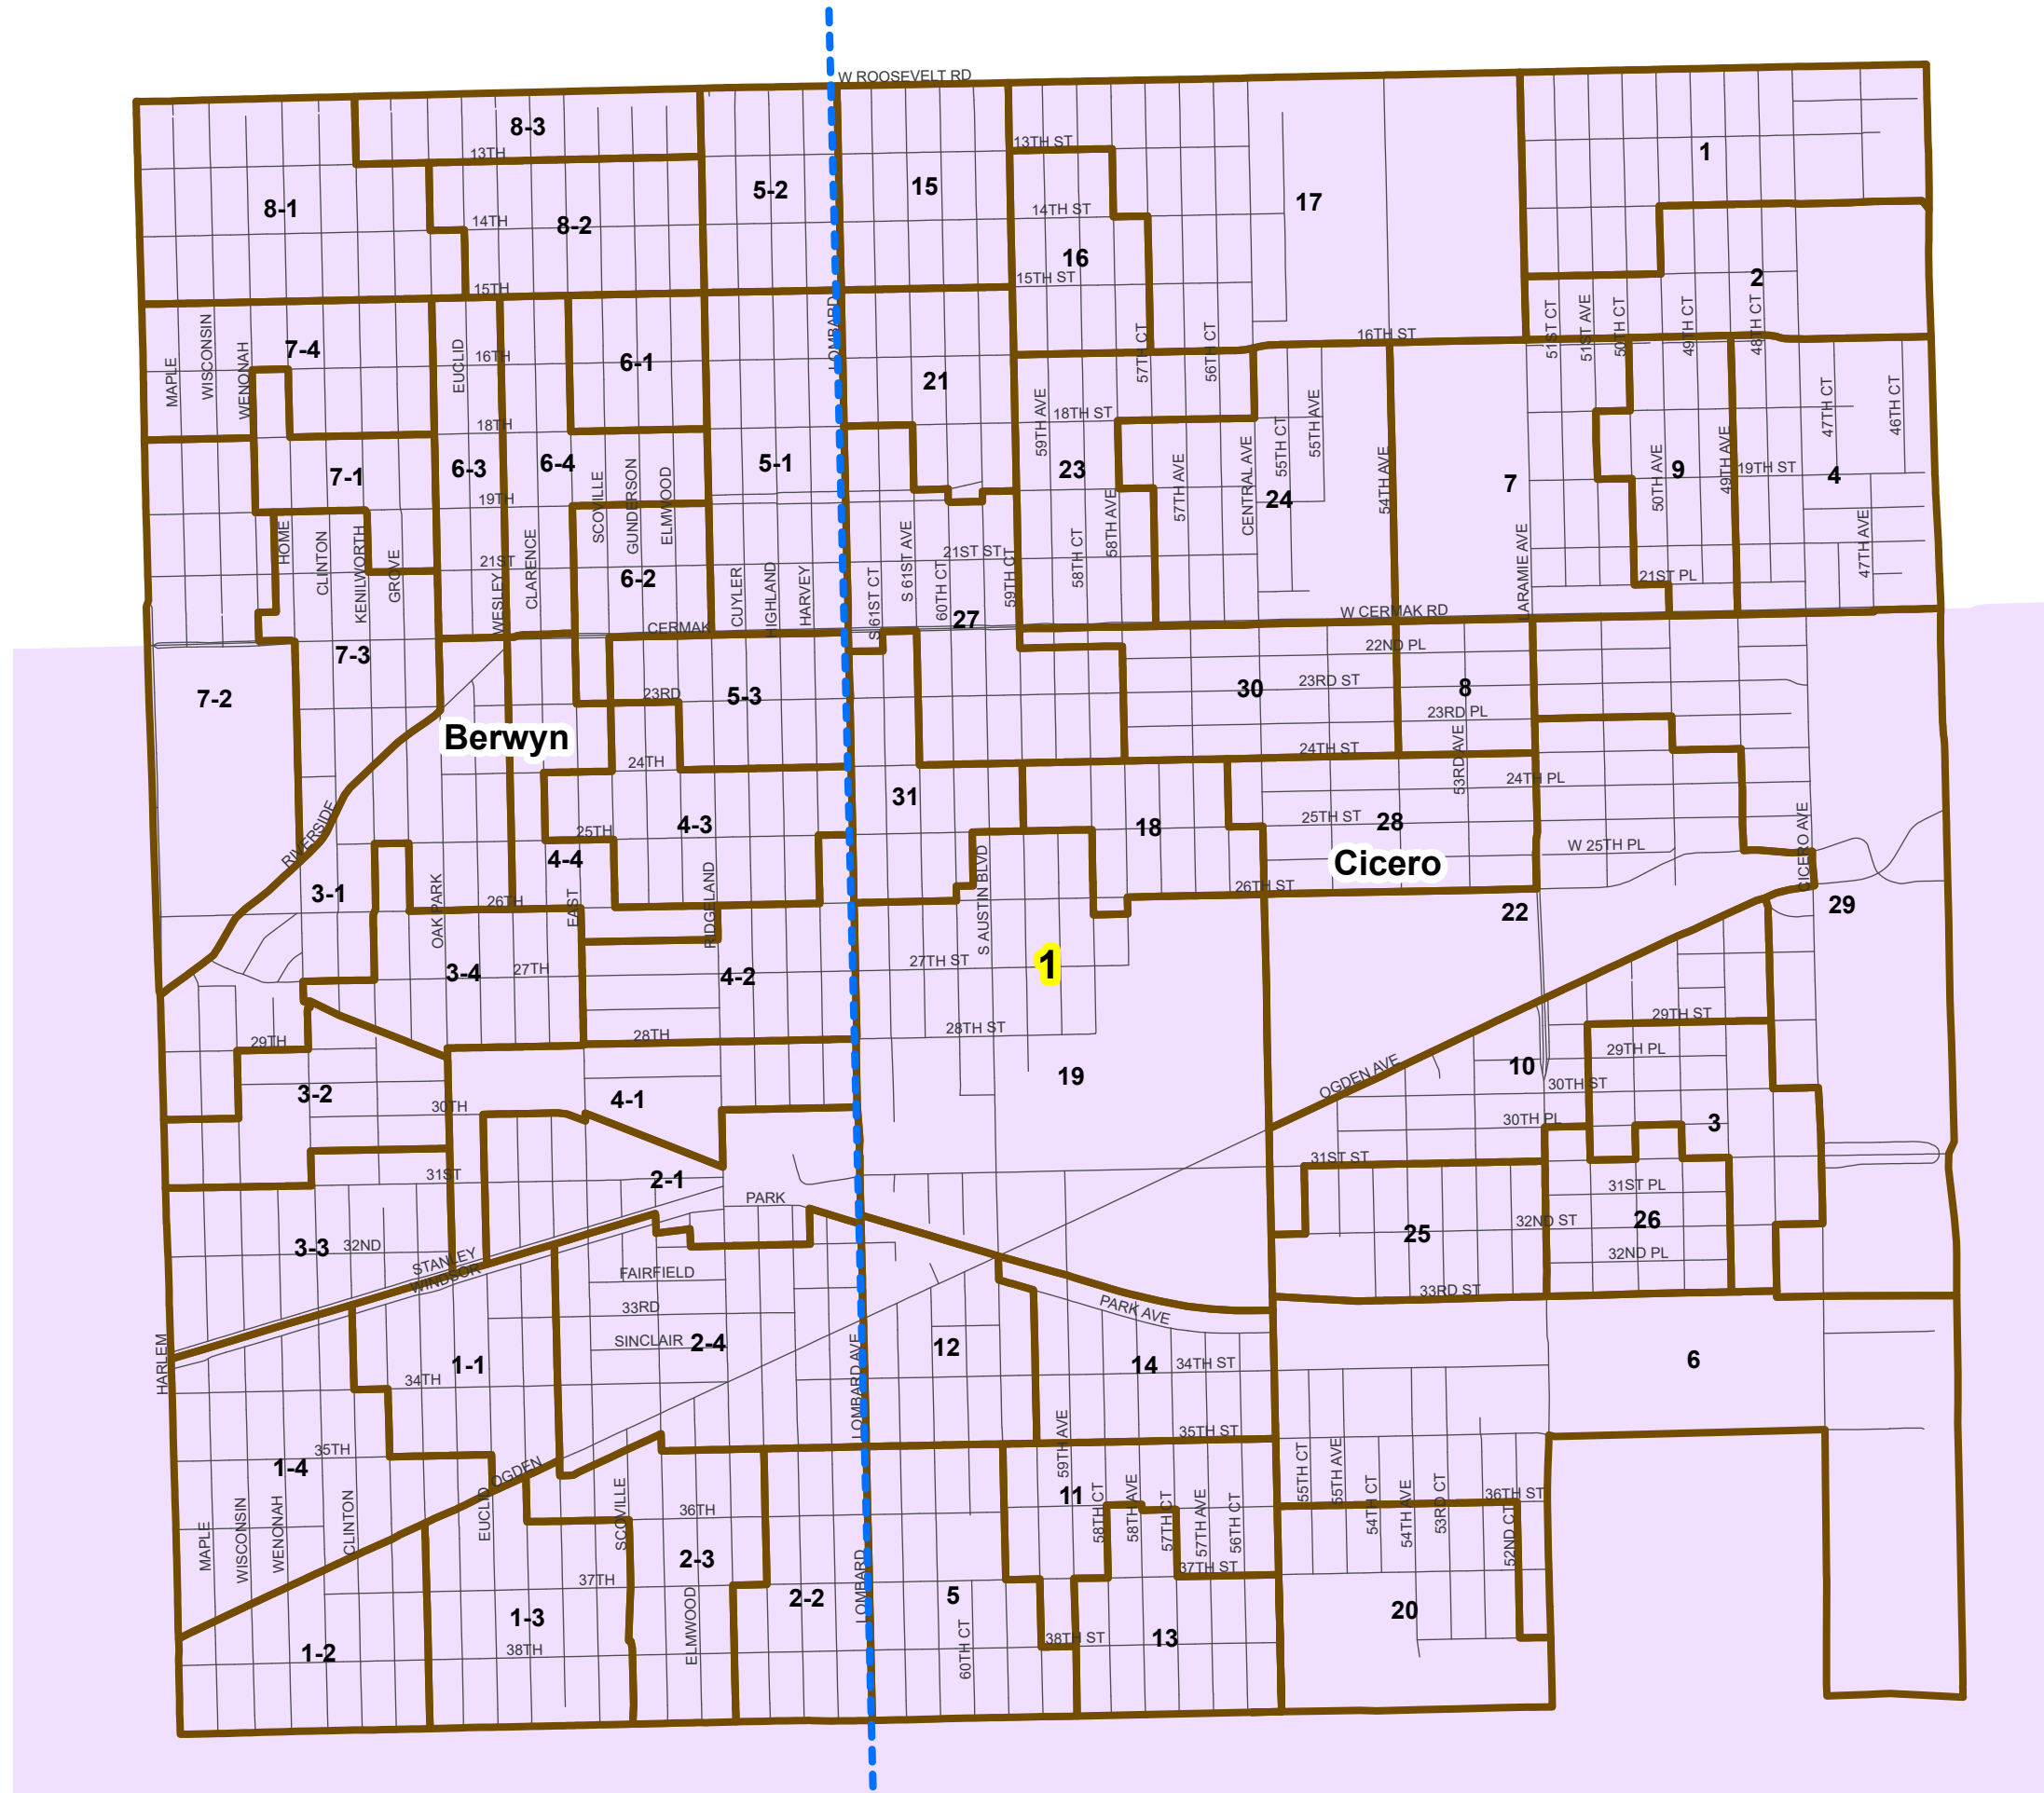

Berwyn and Cicero Townships Board of Review Districts

Precinct Boundary
 Streets
Districts

Disclaimer: Not all districts displayed in the map may have registered voters or conduct elections. Boundaries may not be exact and are subject to change.

Berwyn and Cicero Townships U.S. Congressional Districts

Precinct Boundary
 Streets
Districts

Cook County Clerk's Office
Elections Division
cookcountyclerk.il.gov

Disclaimer: Not all districts displayed in the map may have registered voters or conduct elections. Boundaries may not be exact and are subject to change.

Berwyn and Cicero Townships County Commissioner Districts

Precinct Boundary
 Streets
 # Districts

Cook County Clerk's Office
Elections Division
cookcountyclerkil.gov

Disclaimer: Not all districts displayed in the map may have registered voters or conduct elections. Boundaries may not be exact and are subject to change.

Berwyn and Cicero Townships Judicial Subcircuit Districts

Precinct Boundary
 Streets
 Districts

Cook County Clerk's Office
Elections Division
cookcountyclerk.gov

Disclaimer: Not all districts displayed in the map may have registered voters or conduct elections. Boundaries may not be exact and are subject to change.