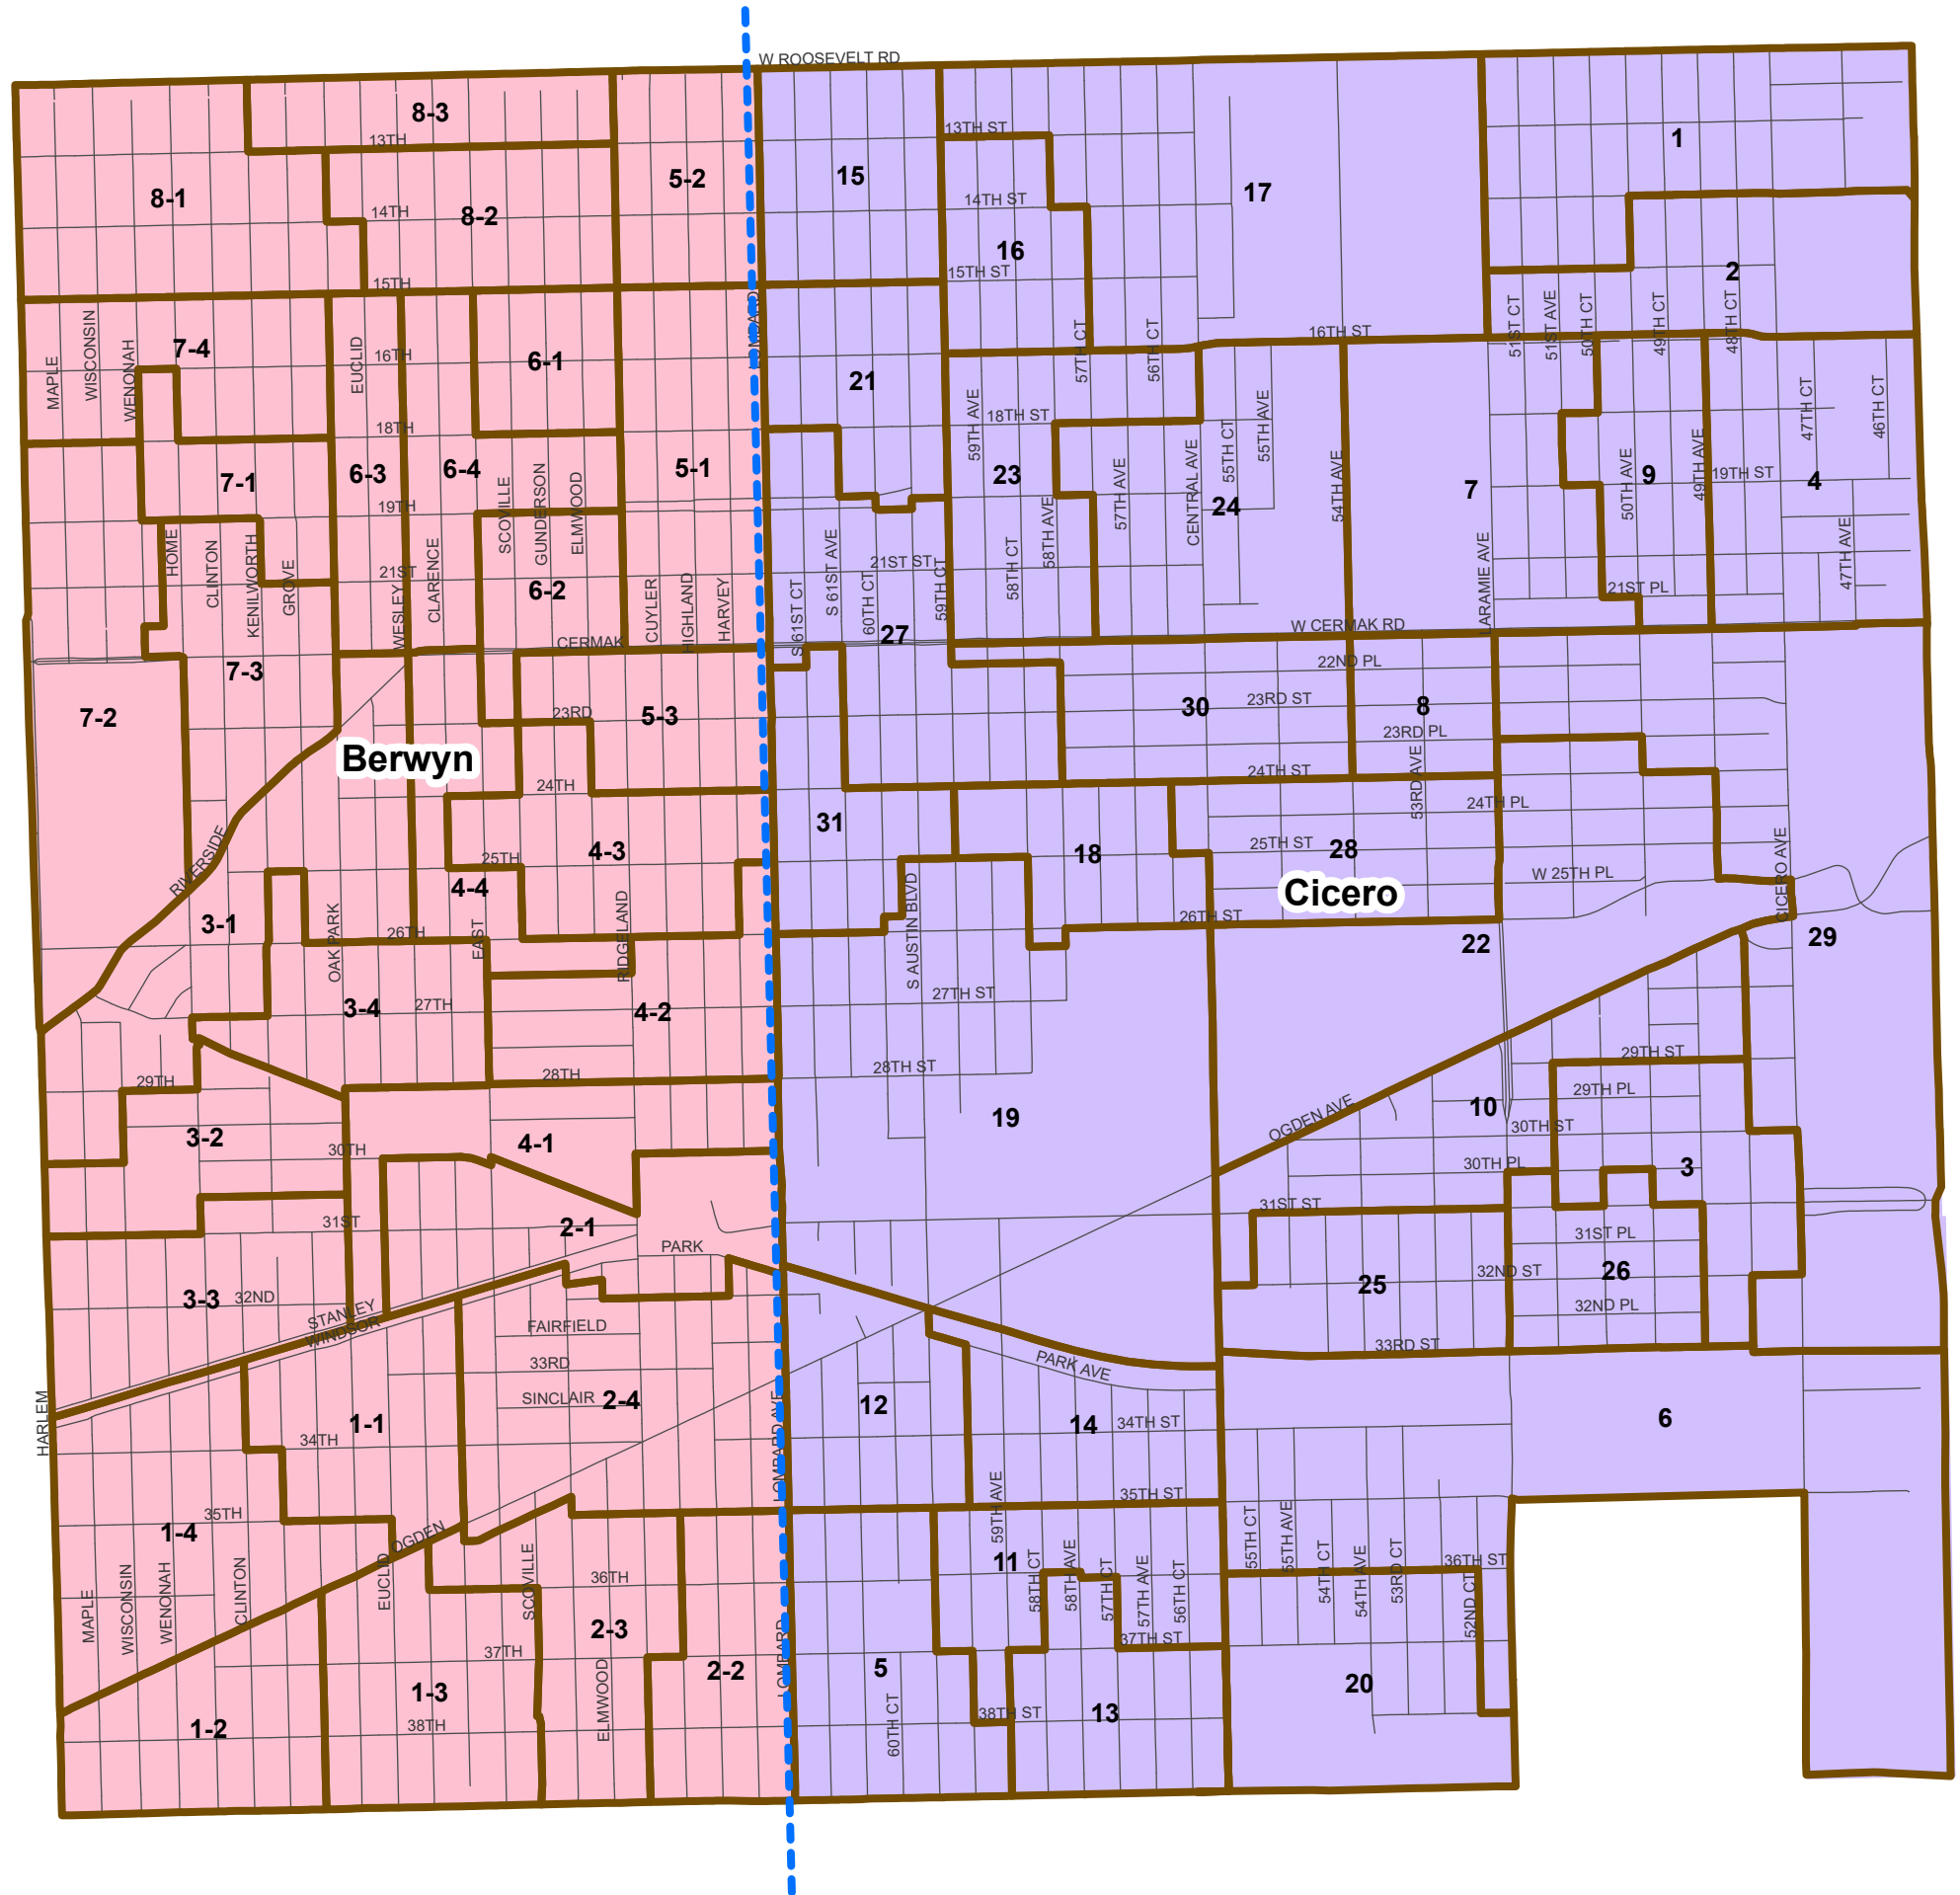

Cook County Clerk's Office
Elections Division
cookcountyclerk.il.gov

Disclaimer: Not all districts displayed in the map may have registered voters or conduct elections. Boundaries may not be exact and are subject to change.