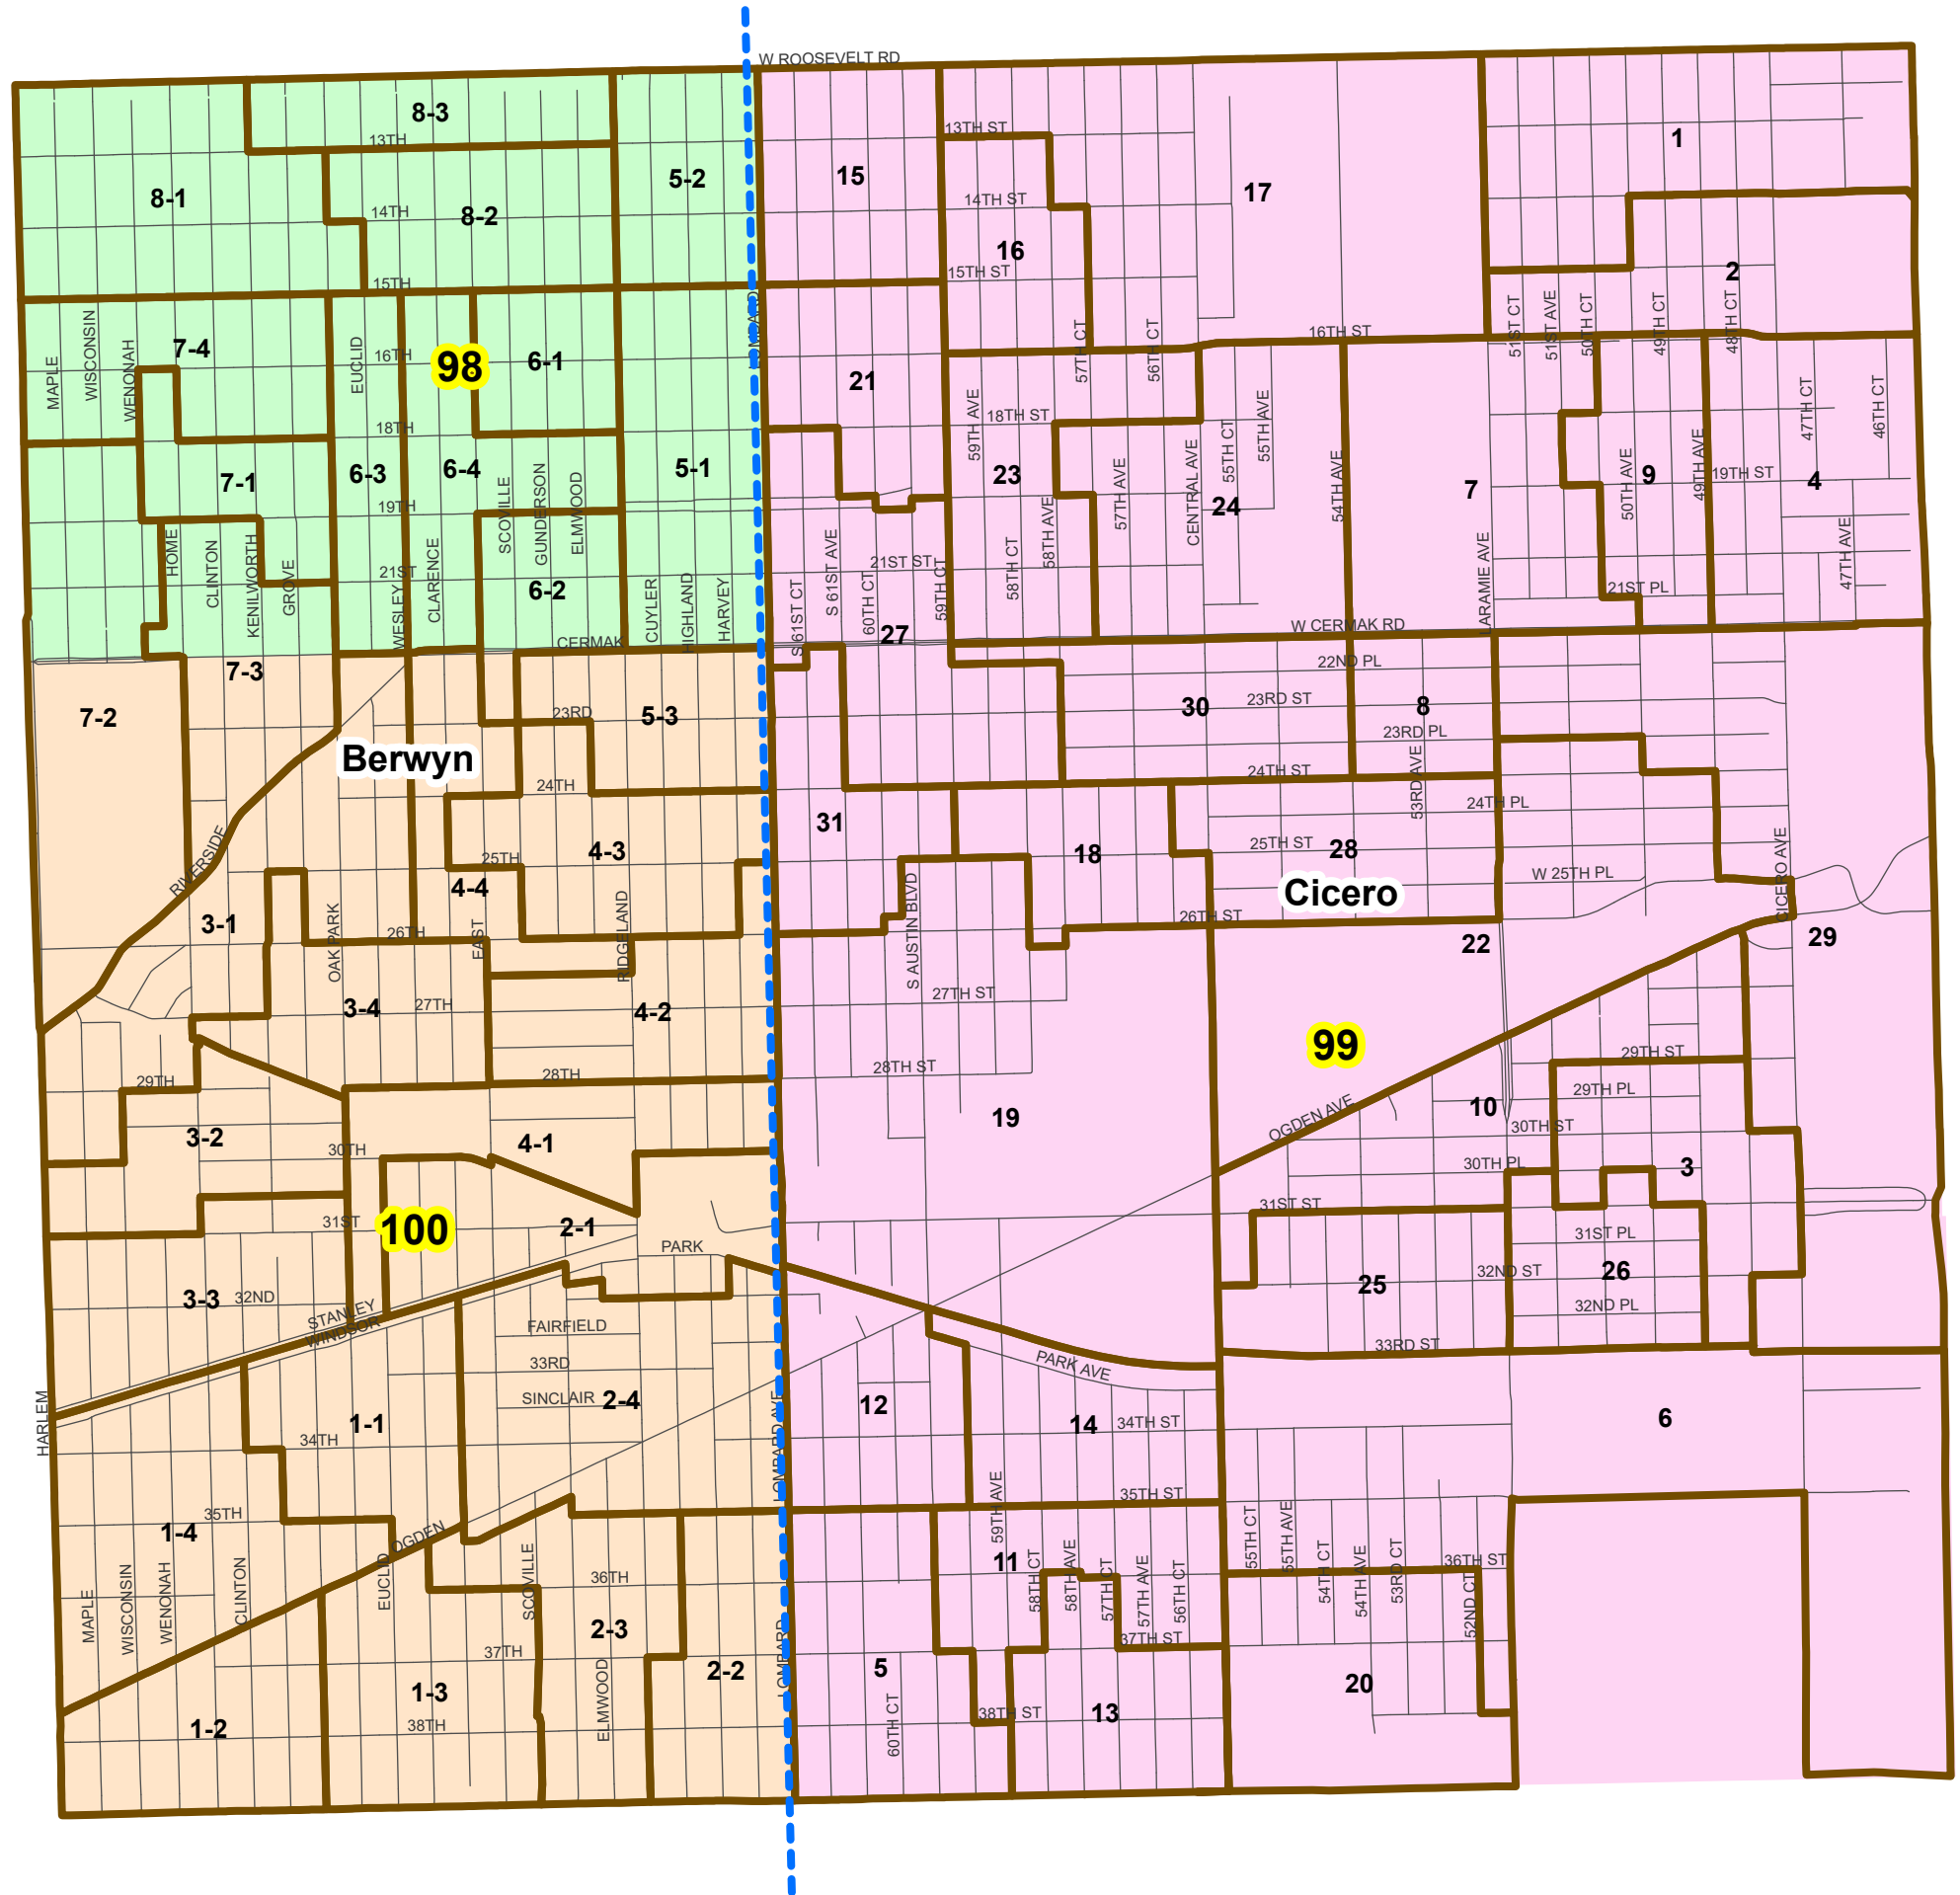

Berwyn and Cicero Townships Judicial Subcircuit Districts

Precinct Boundary
 Streets
 Districts

Cook County Clerk's Office
Elections Division
cookcountyclerk.gov

Disclaimer: Not all districts displayed in the map may have registered voters or conduct elections. Boundaries may not be exact and are subject to change.

Berwyn and Cicero Townships State Representative Districts

Precinct Boundary
 Streets
Districts

Cook County Clerk's Office
 Elections Division
cookcountyclerk.il.gov

Disclaimer: Not all districts displayed in the map may have registered voters or conduct elections. Boundaries may not be exact and are subject to change.

Created: August 2024

Berwyn and Cicero Townships State Senate Districts

Precinct Boundary
 Streets
 # Districts

Cook County Clerk's Office
 Elections Division
cookcountyclerk.gov

Disclaimer: Not all districts displayed in the map may have registered voters or conduct elections. Boundaries may not be exact and are subject to change.

Created: August 2024

Berwyn and Cicero Townships Elementary School Districts

Precinct Boundary
 Streets
Districts

Cook County Clerk's Office
Elections Division
cookcountyclerk.il.gov

Disclaimer: Not all districts displayed in the map may have registered voters or conduct elections. Boundaries may not be exact and are subject to change.