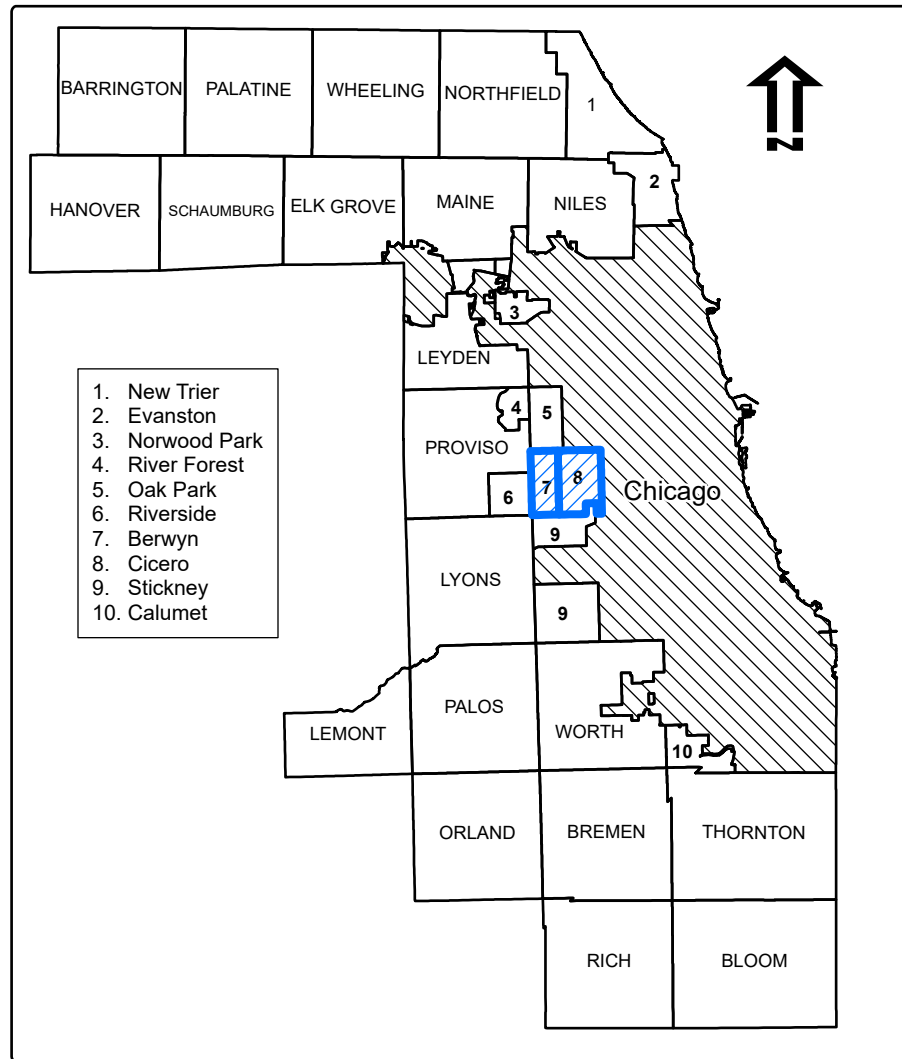

Berwyn and Cicero Townships Park Districts

Precinct Boundary
 Streets
 Districts