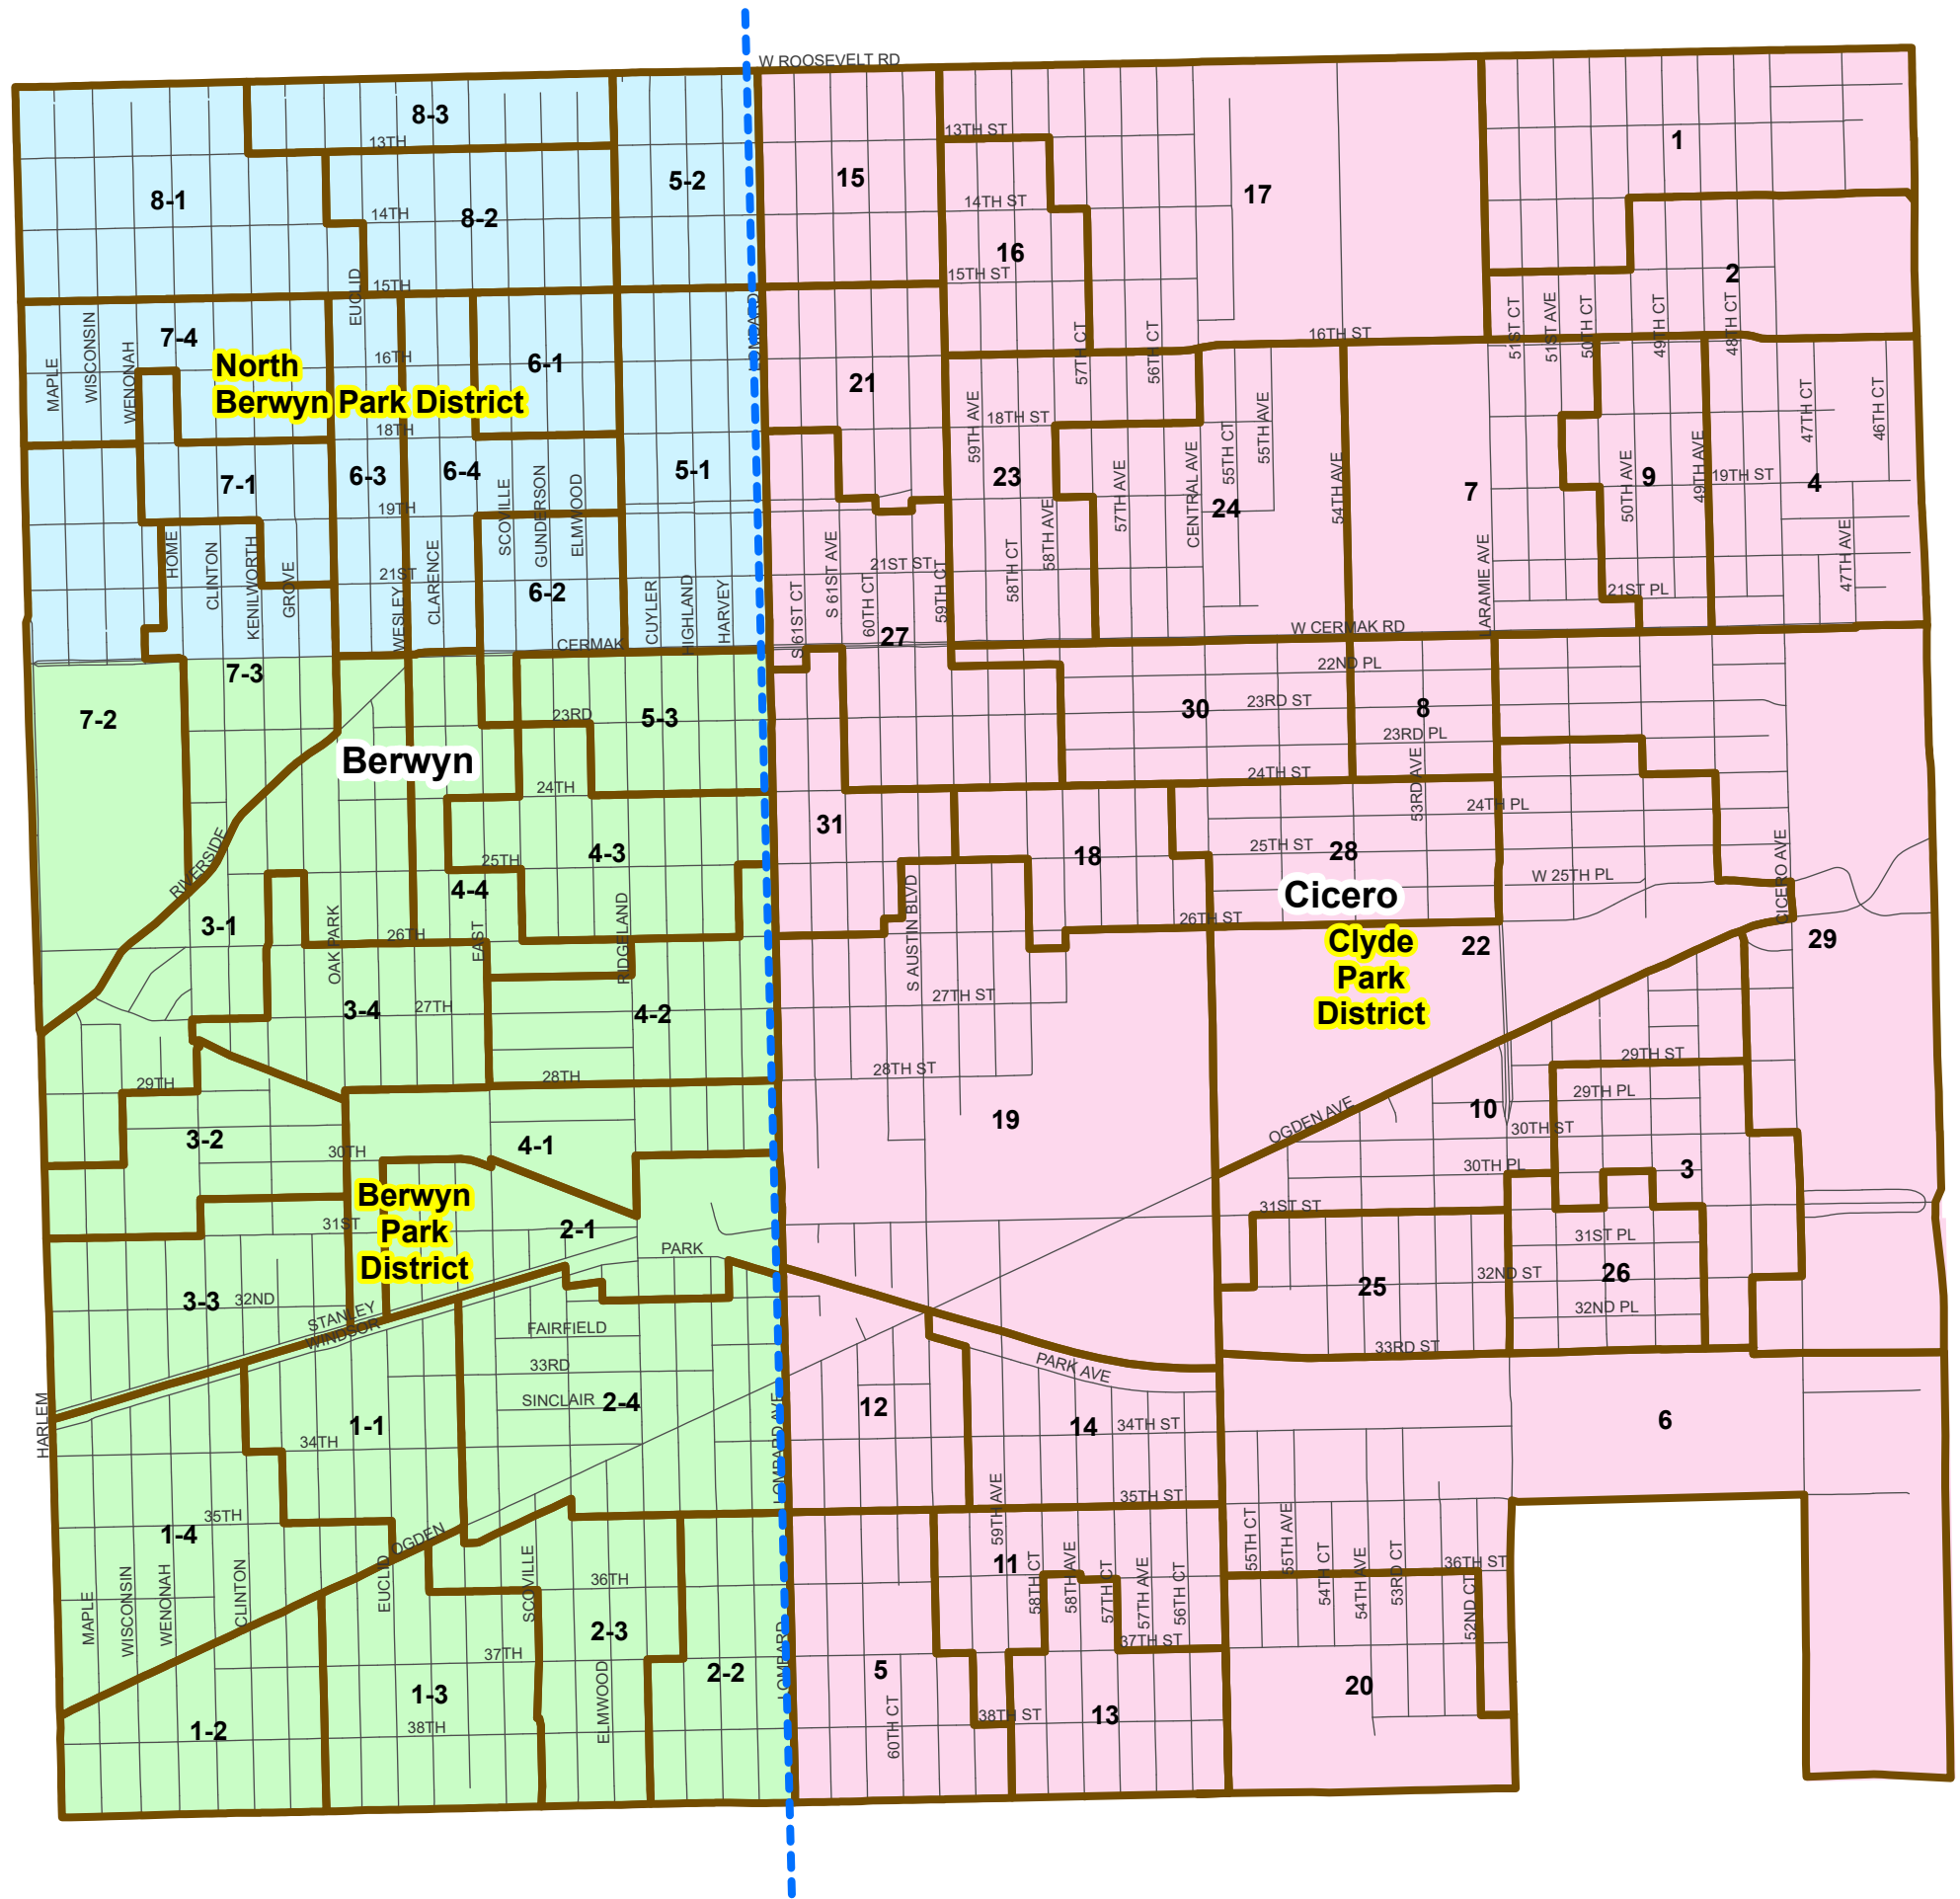

Cook County Clerk's Office
Elections Division
cookcountyclerk.il.gov

Disclaimer: Not all districts displayed in the map may have registered voters or conduct elections. Boundaries may not be exact and are subject to change.