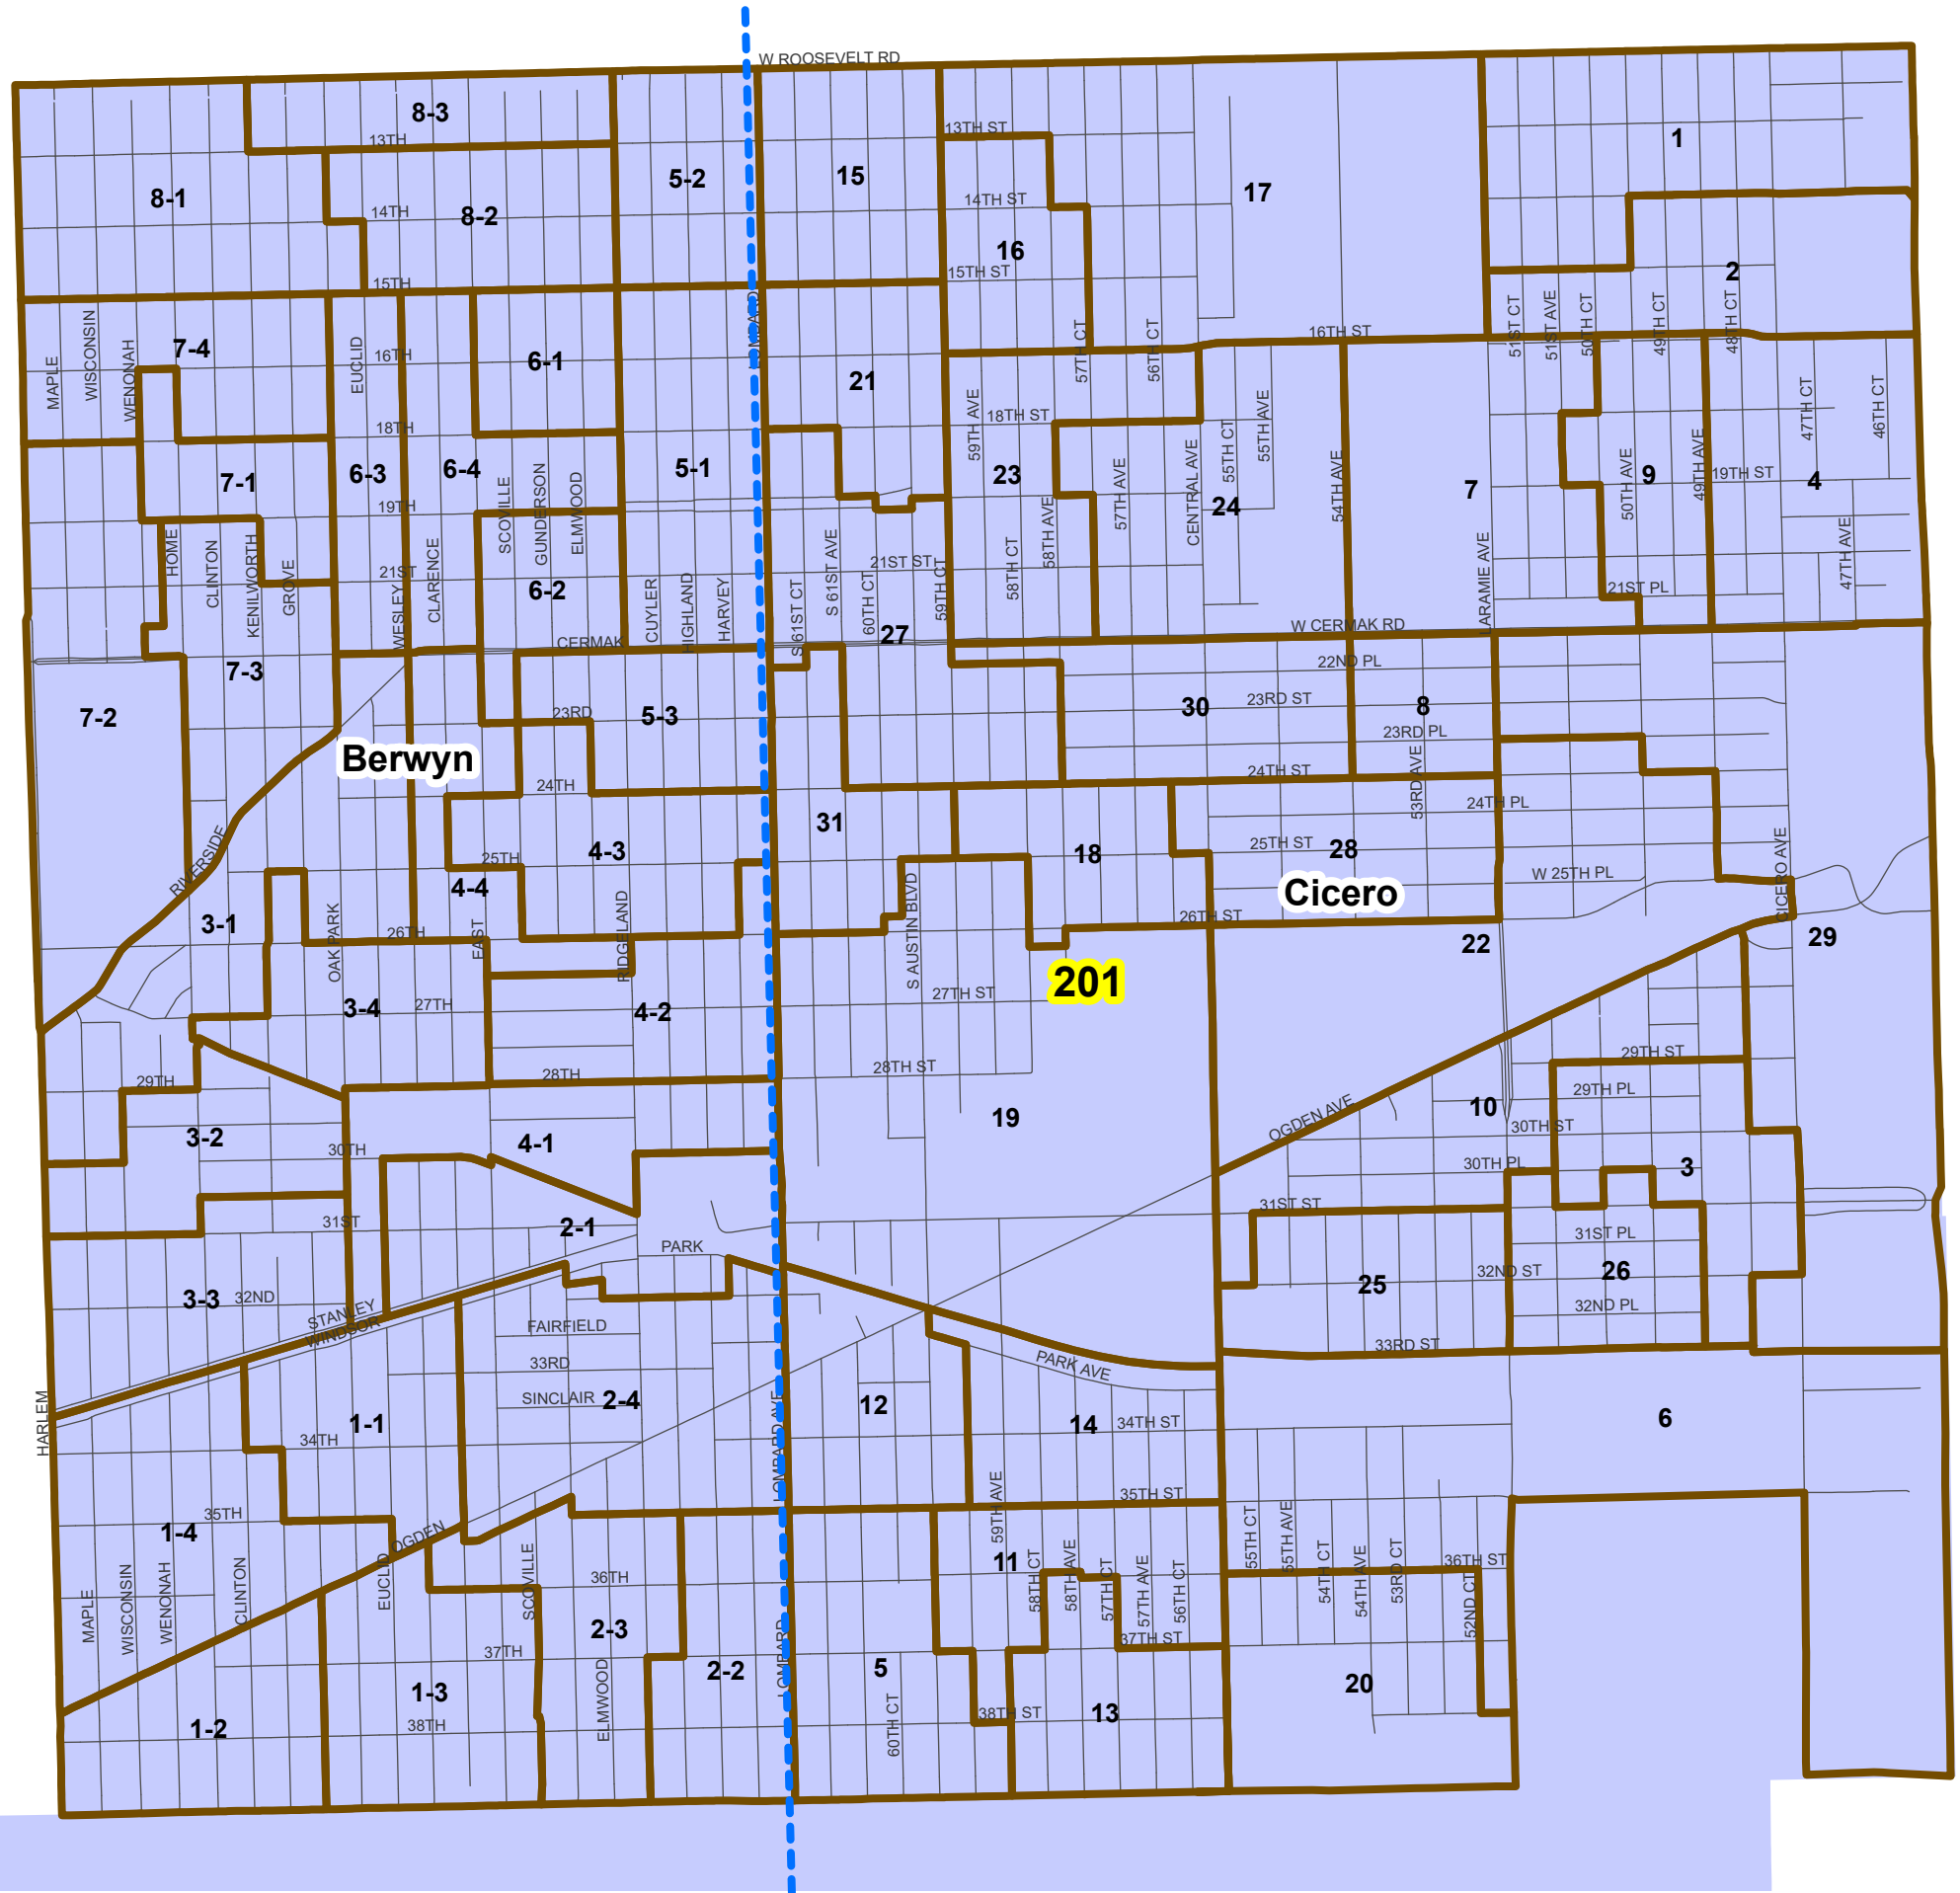

Berwyn and Cicero Townships High School Districts

Precinct Boundary
 Streets
Districts

Cook County Clerk's Office
Elections Division
cookcountyclerk.il.gov

Disclaimer: Not all districts displayed in the map may have registered voters or conduct elections. Boundaries may not be exact and are subject to change.

Created: August 2024