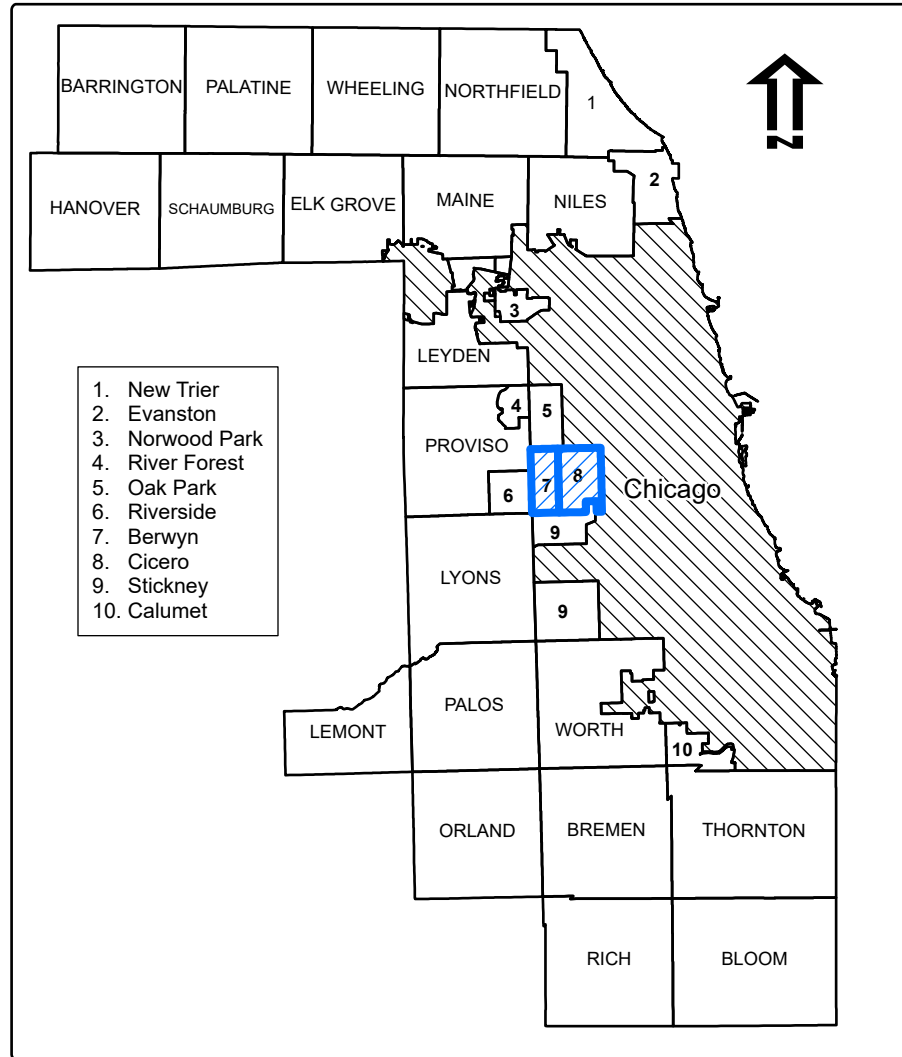

Berwyn and Cicero Townships Judicial Subcircuit Districts

Precinct Boundary
 Streets
 Districts

Cook County Clerk's Office
Elections Division
cookcountyclerk.gov

Disclaimer: Not all districts displayed in the map may have registered voters or conduct elections. Boundaries may not be exact and are subject to change.

Created: August 2024

Berwyn and Cicero Townships Park Districts

Precinct Boundary
 Streets
 Districts

Cook County Clerk's Office
Elections Division
cookcountyclerk.il.gov

Disclaimer: Not all districts displayed in the map may have registered voters or conduct elections. Boundaries may not be exact and are subject to change.

Berwyn and Cicero Townships Metropolitan Water District

Precinct Boundary
 Streets
 MWRD of Greater Chicago

Cook County Clerk's Office
 Elections Division
cookcountyclerk.gov

Disclaimer: Not all districts displayed in the map may have registered voters or conduct elections. Boundaries may not be exact and are subject to change.

Berwyn and Cicero Townships Municipalities

Precinct Boundary
 Streets
 Municipality

Cook County Clerk's Office
 Elections Division
cookcountyclerk.il.gov

Disclaimer: Not all districts displayed in the map may have registered voters or conduct elections. Boundaries may not be exact and are subject to change.