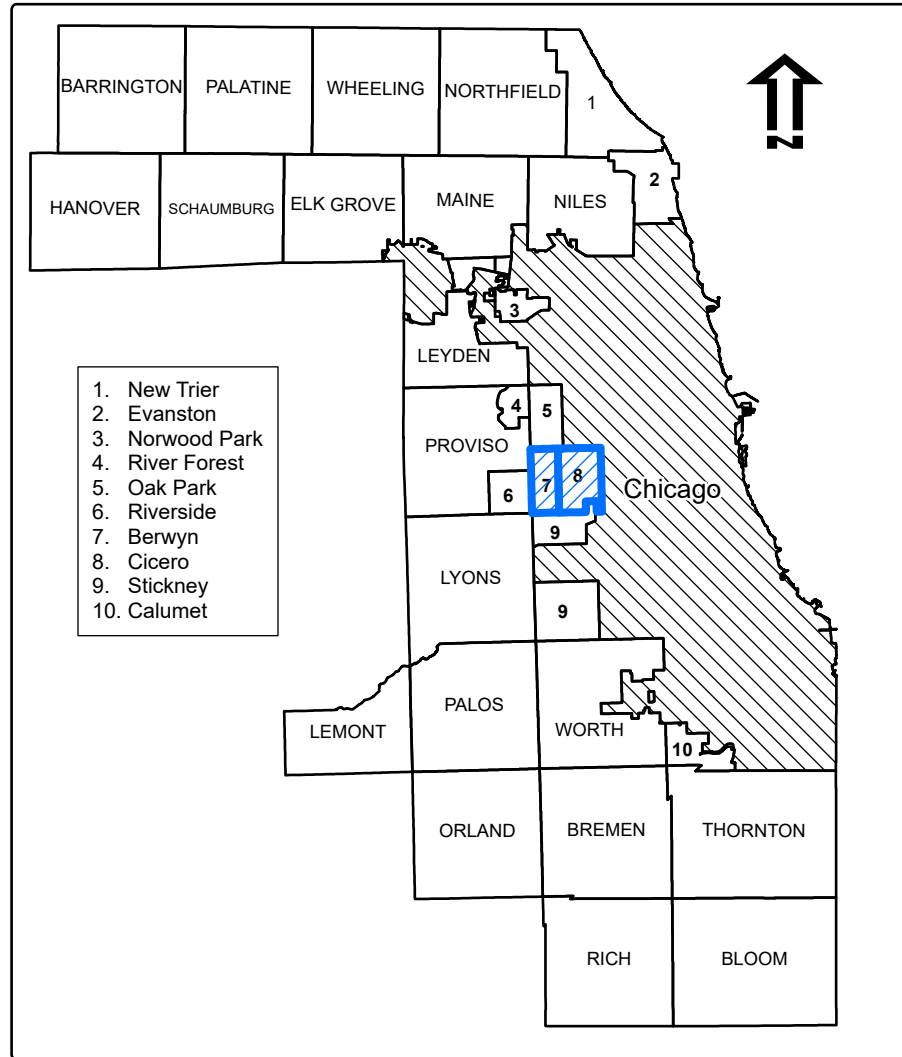

Berwyn and Cicero Townships Judicial Subcircuit Districts

Precinct Boundary
 Streets
 Districts

Cook County Clerk's Office
Elections Division
cookcountyclerk.gov

Disclaimer: Not all districts displayed in the map may have registered voters or conduct elections. Boundaries may not be exact and are subject to change.

Berwyn and Cicero Townships State Representative Districts

Precinct Boundary
 Streets
Districts

Cook County Clerk's Office
 Elections Division
cookcountyclerk.il.gov

Disclaimer: Not all districts displayed in the map may have registered voters or conduct elections. Boundaries may not be exact and are subject to change.

Created: August 2024

Berwyn and Cicero Townships State Senate Districts

Precinct Boundary
 Streets
 # Districts

Cook County Clerk's Office
 Elections Division
cookcountyclerk.gov

Disclaimer: Not all districts displayed in the map may have registered voters or conduct elections. Boundaries may not be exact and are subject to change.

Created: August 2024

Berwyn and Cicero Townships Elementary School Districts

Precinct Boundary
 Streets
Districts

Cook County Clerk's Office
Elections Division
cookcountyclerk.il.gov

Disclaimer: Not all districts displayed in the map may have registered voters or conduct elections. Boundaries may not be exact and are subject to change.