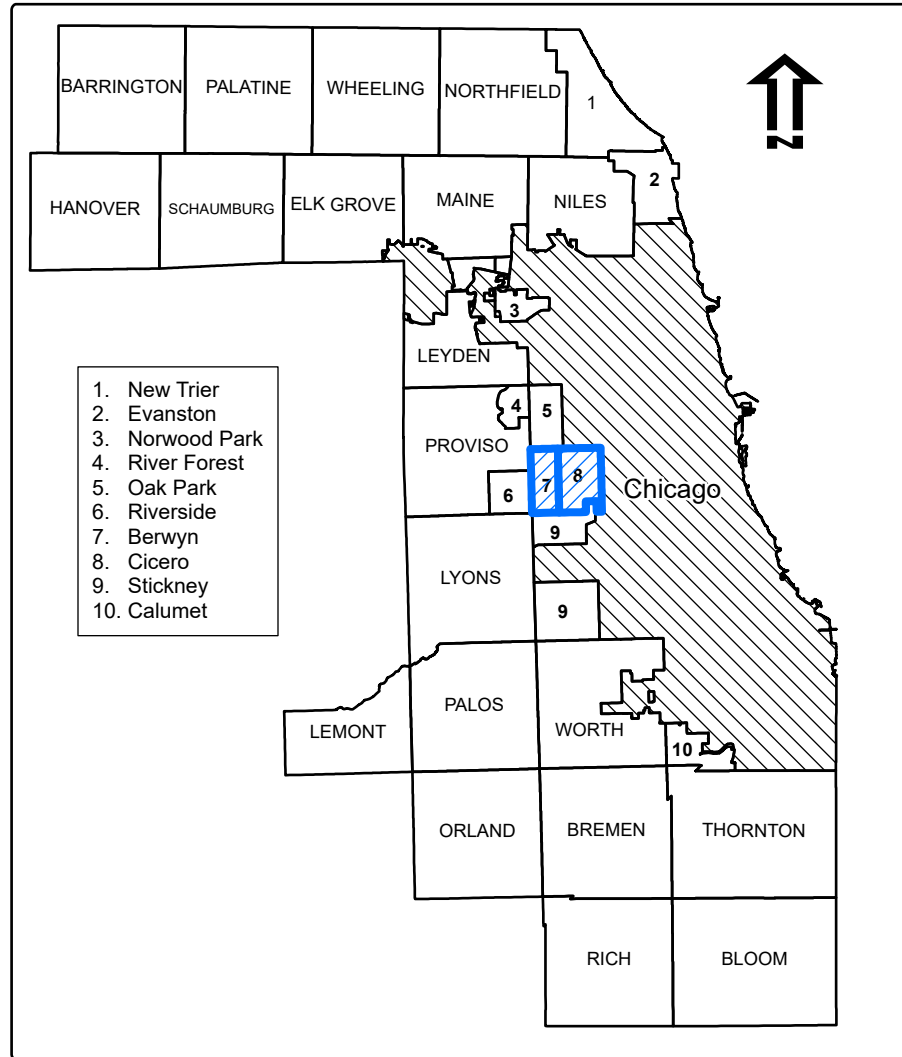

Berwyn and Cicero Townships Board of Review Districts

Precinct Boundary
 Streets
Districts

Disclaimer: Not all districts displayed in the map may have registered voters or conduct elections. Boundaries may not be exact and are subject to change.

Berwyn and Cicero Townships U.S. Congressional Districts

Precinct Boundary
 Streets
Districts

Cook County Clerk's Office
Elections Division
cookcountyclerk.il.gov

Disclaimer: Not all districts displayed in the map may have registered voters or conduct elections. Boundaries may not be exact and are subject to change.

Berwyn and Cicero Townships Judicial Subcircuit Districts

Precinct Boundary
 Streets
 Districts

Cook County Clerk's Office
Elections Division
cookcountyclerk.gov

Disclaimer: Not all districts displayed in the map may have registered voters or conduct elections. Boundaries may not be exact and are subject to change.

Berwyn and Cicero Townships Metropolitan Water District

Precinct Boundary
 Streets
 MWRD of Greater Chicago

Cook County Clerk's Office
 Elections Division
cookcountyclerk.gov

Disclaimer: Not all districts displayed in the map may have registered voters or conduct elections. Boundaries may not be exact and are subject to change.