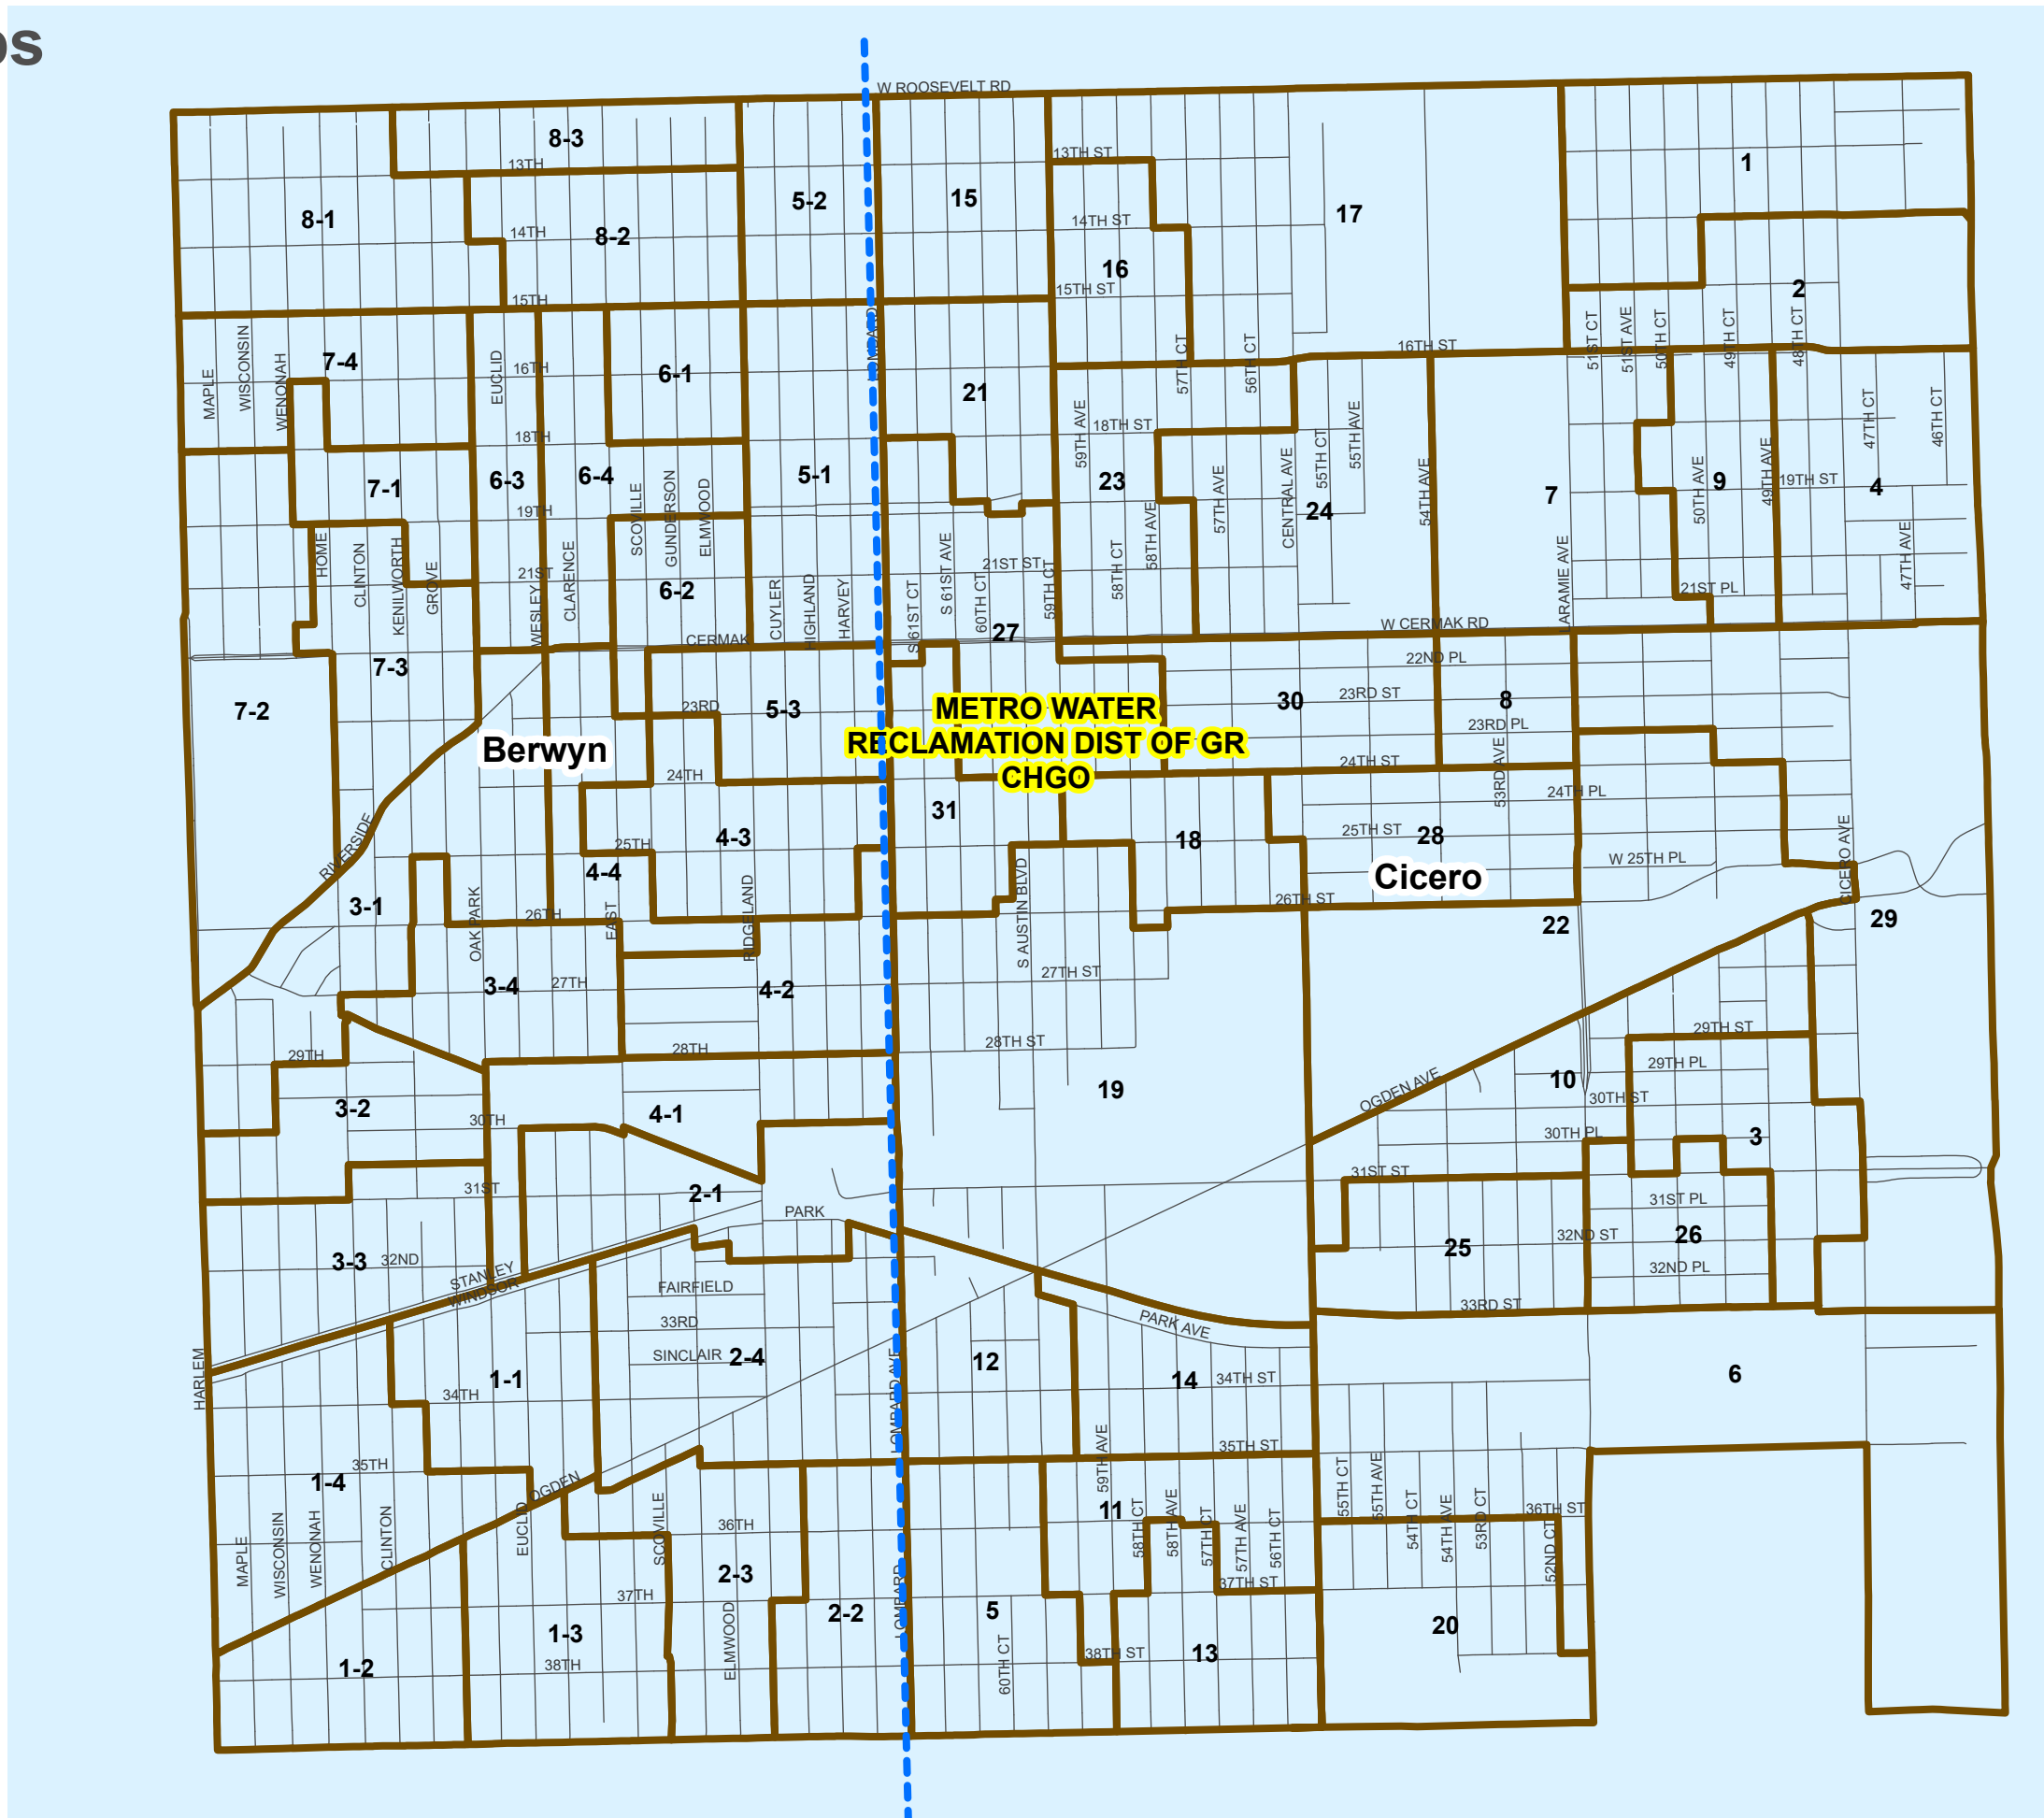

Created: August 2024

Berwyn and Cicero Townships State Senate Districts

Precinct Boundary
 Streets
 # Districts

Cook County Clerk's Office
 Elections Division
cookcountyclerk.gov

Disclaimer: Not all districts displayed in the map may have registered voters or conduct elections. Boundaries may not be exact and are subject to change.

Created: August 2024

Berwyn and Cicero Townships Elementary School Districts

Precinct Boundary
 Streets
Districts

Cook County Clerk's Office
Elections Division
cookcountyclerk.il.gov

Disclaimer: Not all districts displayed in the map may have registered voters or conduct elections. Boundaries may not be exact and are subject to change.

Created: August 2024

Berwyn and Cicero Townships Park Districts

Precinct Boundary
 Streets
 Districts

Cook County Clerk's Office
Elections Division
cookcountyclerk.il.gov

Disclaimer: Not all districts displayed in the map may have registered voters or conduct elections. Boundaries may not be exact and are subject to change.

Berwyn and Cicero Townships Metropolitan Water District

Precinct Boundary
 Streets
 MWRD of Greater Chicago

Cook County Clerk's Office
 Elections Division
cookcountyclerk.gov

Disclaimer: Not all districts displayed in the map may have registered voters or conduct elections. Boundaries may not be exact and are subject to change.