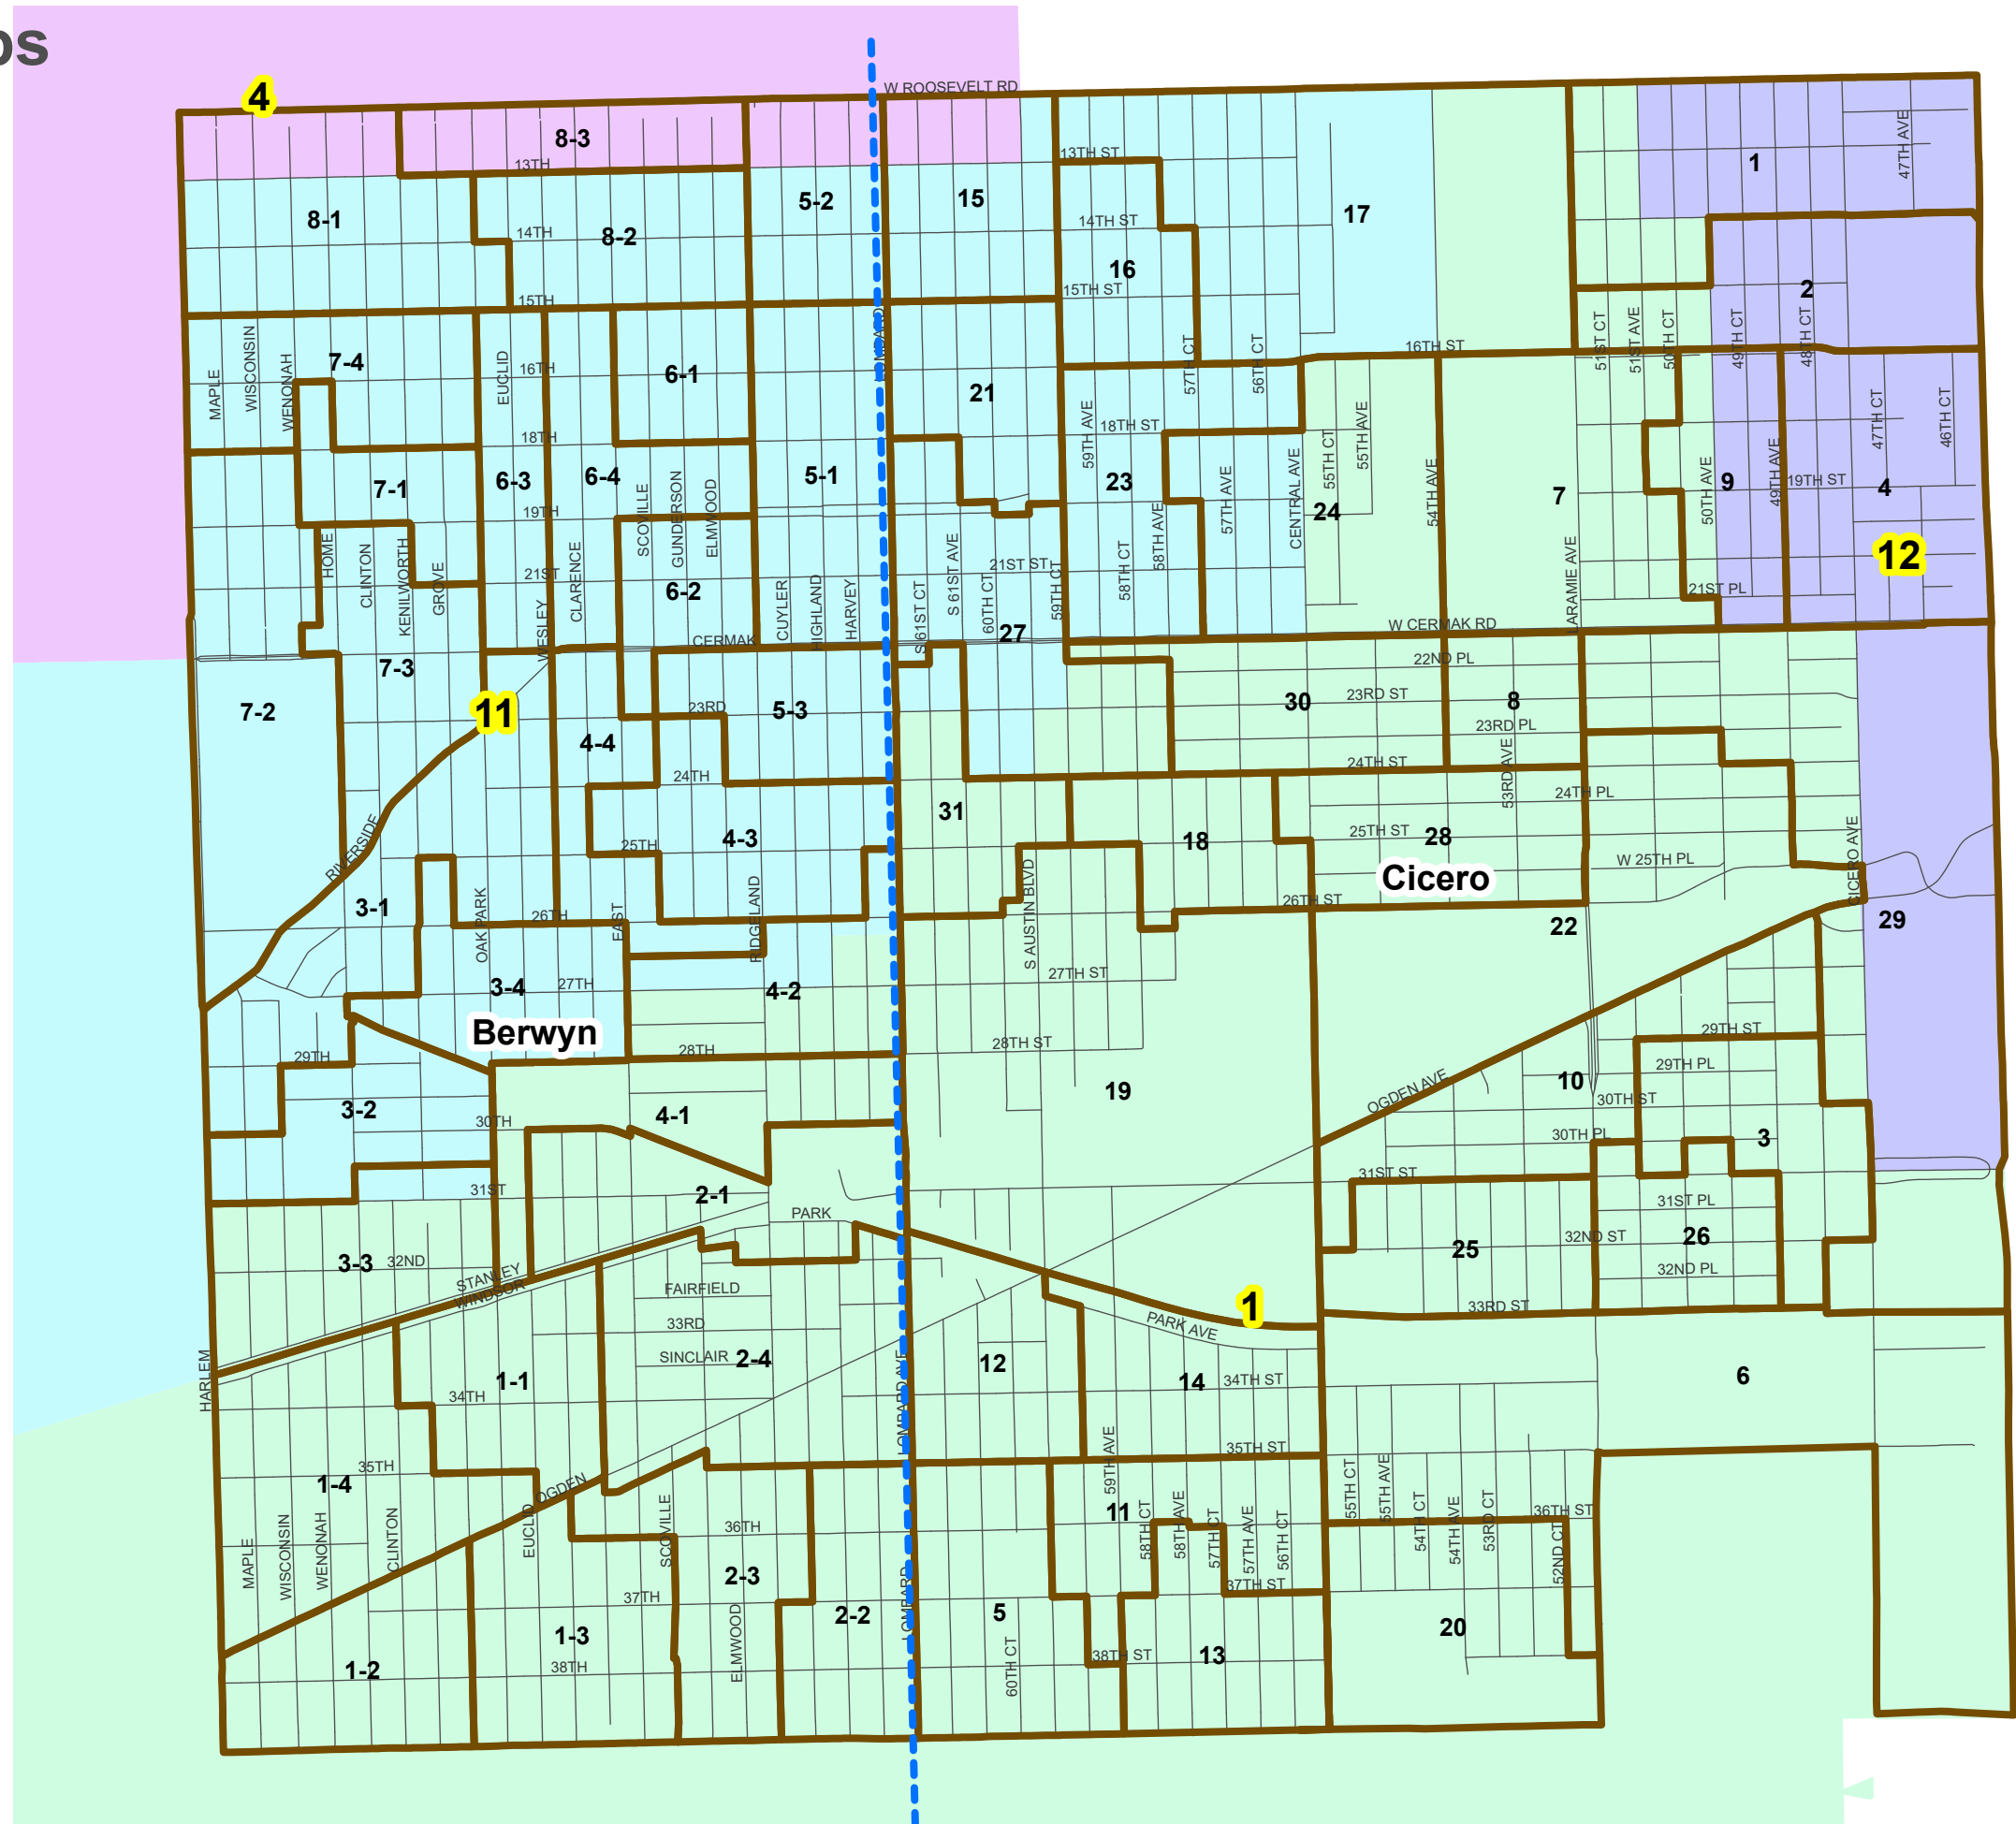

Berwyn and Cicero Townships Judicial Subcircuit Districts

Precinct Boundary
 Streets
 Districts

Cook County Clerk's Office
Elections Division
cookcountyclerk.gov

Disclaimer: Not all districts displayed in the map may have registered voters or conduct elections. Boundaries may not be exact and are subject to change.

Berwyn and Cicero Townships State Representative Districts

Precinct Boundary
 Streets
Districts

Cook County Clerk's Office
 Elections Division
cookcountyclerk.il.gov

Disclaimer: Not all districts displayed in the map may have registered voters or conduct elections. Boundaries may not be exact and are subject to change.

Created: August 2024

Berwyn and Cicero Townships State Senate Districts

Precinct Boundary
 Streets
 # Districts

Cook County Clerk's Office
 Elections Division
cookcountyclerk.gov

Disclaimer: Not all districts displayed in the map may have registered voters or conduct elections. Boundaries may not be exact and are subject to change.

Created: August 2024

Berwyn and Cicero Townships Elementary School Districts

Precinct Boundary
 Streets
Districts

Cook County Clerk's Office
Elections Division
cookcountyclerk.il.gov

Disclaimer: Not all districts displayed in the map may have registered voters or conduct elections. Boundaries may not be exact and are subject to change.