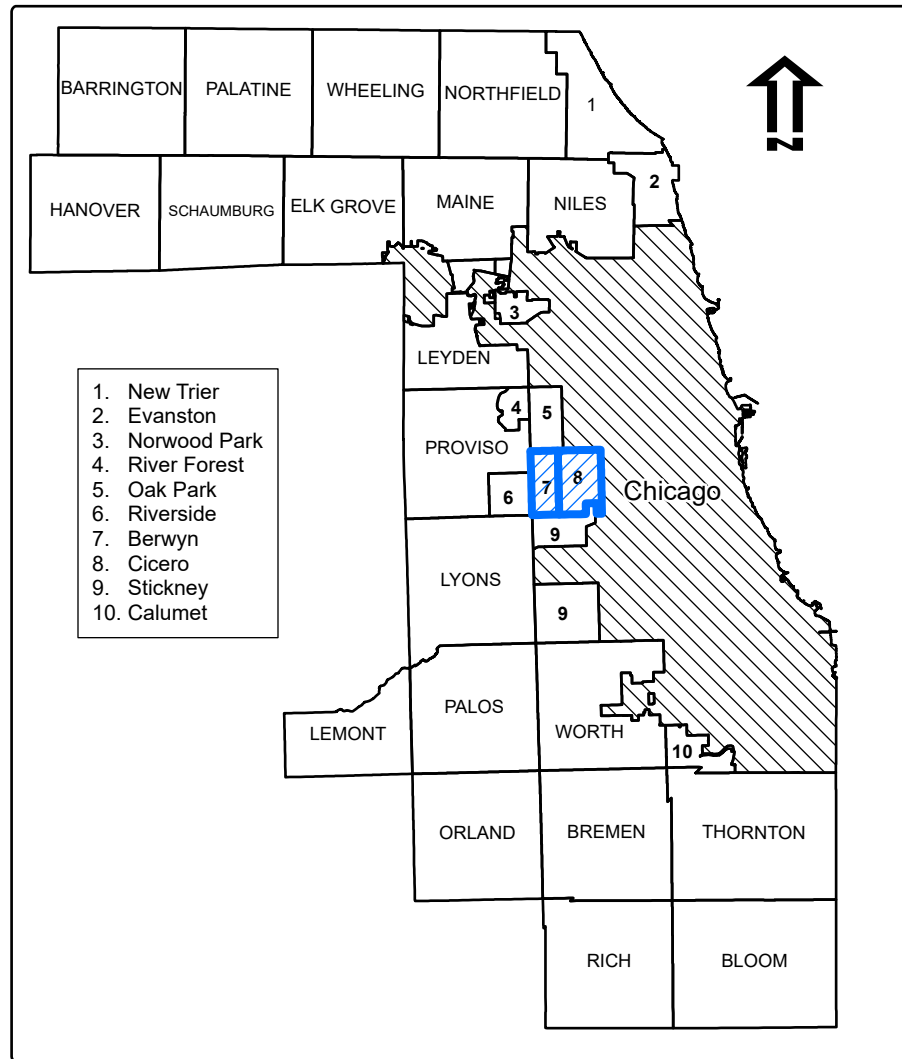

Berwyn and Cicero Townships Board of Review Districts

Precinct Boundary
 Streets
Districts

Disclaimer: Not all districts displayed in the map may have registered voters or conduct elections. Boundaries may not be exact and are subject to change.

Berwyn and Cicero Townships U.S. Congressional Districts

Precinct Boundary
 Streets
Districts

Cook County Clerk's Office
Elections Division
cookcountyclerk.il.gov

Disclaimer: Not all districts displayed in the map may have registered voters or conduct elections. Boundaries may not be exact and are subject to change.

Berwyn and Cicero Townships Judicial Subcircuit Districts

Precinct Boundary
 Streets
 Districts

Cook County Clerk's Office
Elections Division
cookcountyclerk.gov

Disclaimer: Not all districts displayed in the map may have registered voters or conduct elections. Boundaries may not be exact and are subject to change.

Berwyn and Cicero Townships Metropolitan Water District

Precinct Boundary
 Streets
 MWRD of Greater Chicago

Cook County Clerk's Office
 Elections Division
cookcountyclerk.gov

Disclaimer: Not all districts displayed in the map may have registered voters or conduct elections. Boundaries may not be exact and are subject to change.