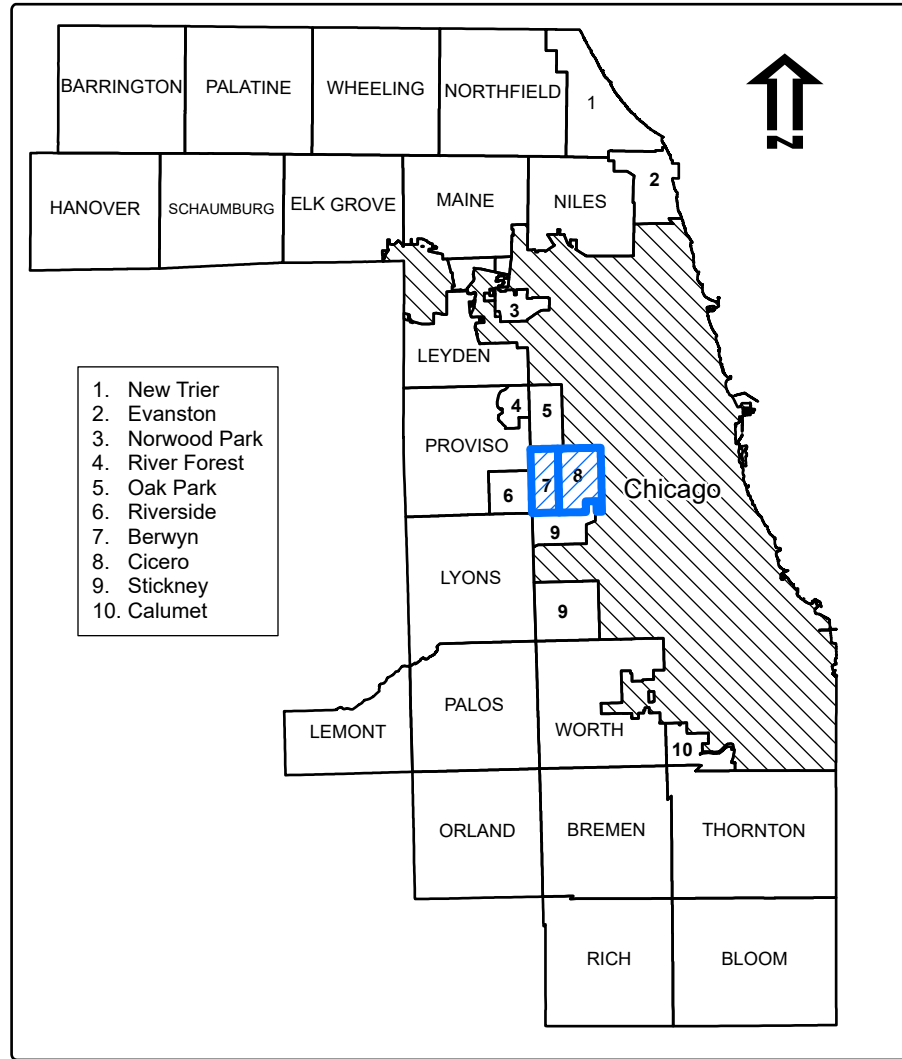

Berwyn and Cicero Townships County Commissioner Districts

Precinct Boundary
 Streets
 # Districts

Cook County Clerk's Office
Elections Division
cookcountyclerkil.gov

Disclaimer: Not all districts displayed in the map may have registered voters or conduct elections. Boundaries may not be exact and are subject to change.

Berwyn and Cicero Townships Judicial Subcircuit Districts

Precinct Boundary
 Streets
 Districts

Cook County Clerk's Office
Elections Division
cookcountyclerk.gov

Disclaimer: Not all districts displayed in the map may have registered voters or conduct elections. Boundaries may not be exact and are subject to change.

Berwyn and Cicero Townships State Representative Districts

Precinct Boundary
 Streets
Districts

Cook County Clerk's Office
 Elections Division
cookcountyclerk.il.gov

Disclaimer: Not all districts displayed in the map may have registered voters or conduct elections. Boundaries may not be exact and are subject to change.

Created: August 2024

Berwyn and Cicero Townships State Senate Districts

Precinct Boundary
 Streets
 # Districts

Cook County Clerk's Office
 Elections Division
cookcountyclerk.gov

Disclaimer: Not all districts displayed in the map may have registered voters or conduct elections. Boundaries may not be exact and are subject to change.