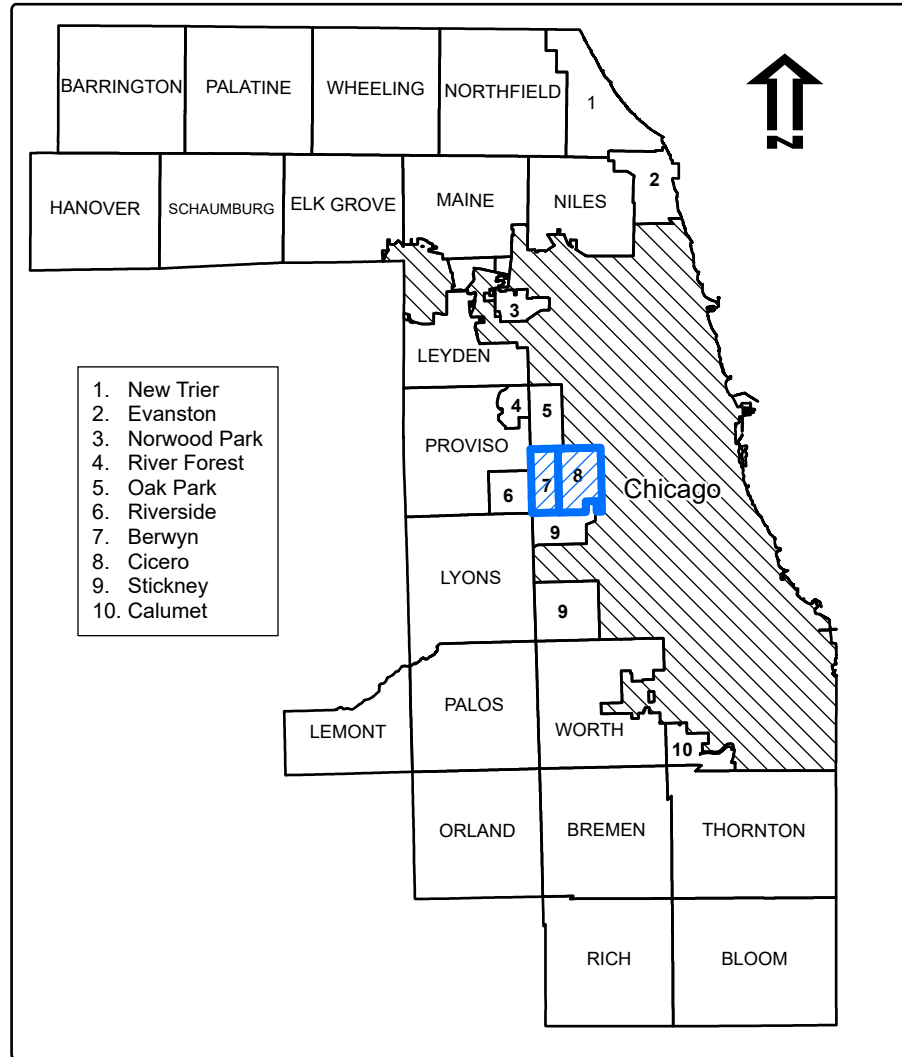

Berwyn and Cicero Townships High School Districts

Precinct Boundary
 Streets
Districts

Cook County Clerk's Office
Elections Division
cookcountyclerk.il.gov

Disclaimer: Not all districts displayed in the map may have registered voters or conduct elections. Boundaries may not be exact and are subject to change.

Created: August 2024