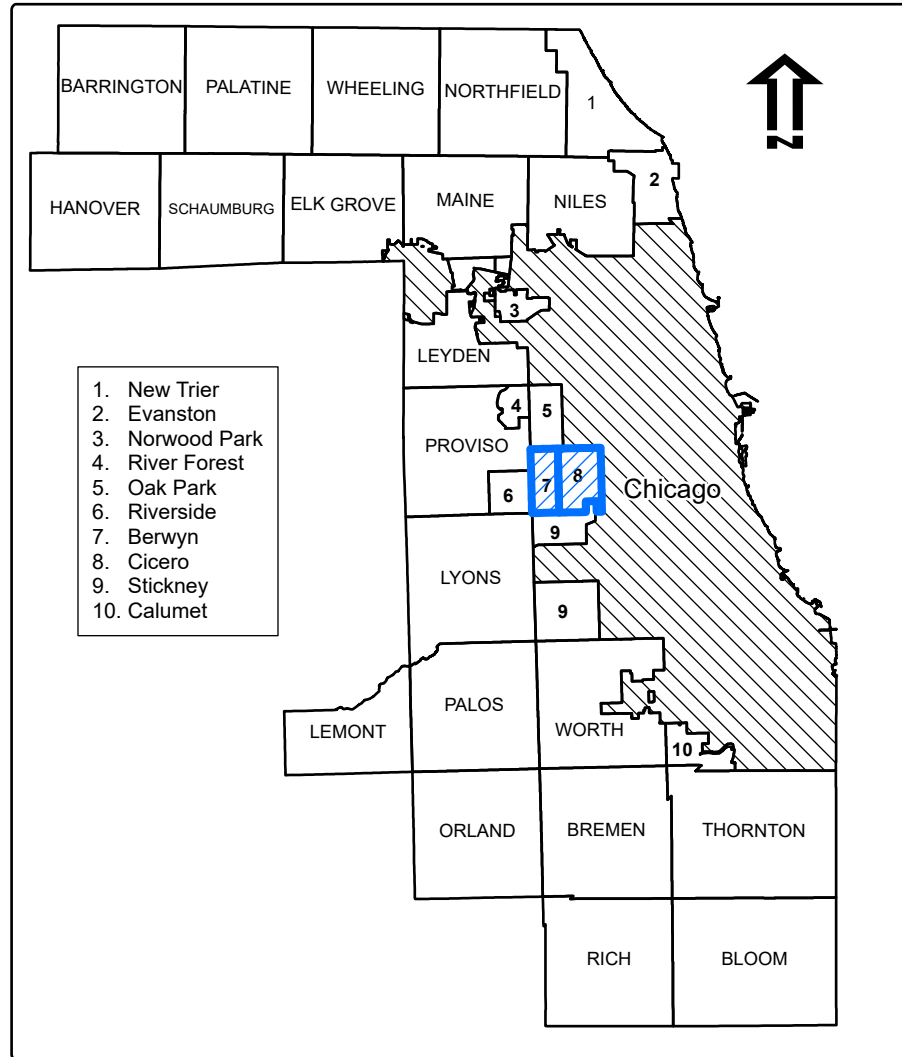

Created: August 2024

Berwyn and Cicero Townships Elementary School Districts

Precinct Boundary
 Streets
Districts

Cook County Clerk's Office
Elections Division
cookcountyclerk.il.gov

Disclaimer: Not all districts displayed in the map may have registered voters or conduct elections. Boundaries may not be exact and are subject to change.

Created: August 2024

Berwyn and Cicero Townships High School Districts

Precinct Boundary
 Streets
Districts

Cook County Clerk's Office
Elections Division
cookcountyclerk.il.gov

Disclaimer: Not all districts displayed in the map may have registered voters or conduct elections. Boundaries may not be exact and are subject to change.

Created: August 2024

Berwyn and Cicero Townships Park Districts

Precinct Boundary
 Streets
 Districts

Cook County Clerk's Office
Elections Division
cookcountyclerk.il.gov

Disclaimer: Not all districts displayed in the map may have registered voters or conduct elections. Boundaries may not be exact and are subject to change.

Berwyn and Cicero Townships Metropolitan Water District

Precinct Boundary
 Streets
 MWRD of Greater Chicago

Cook County Clerk's Office
 Elections Division
cookcountyclerk.gov

Disclaimer: Not all districts displayed in the map may have registered voters or conduct elections. Boundaries may not be exact and are subject to change.