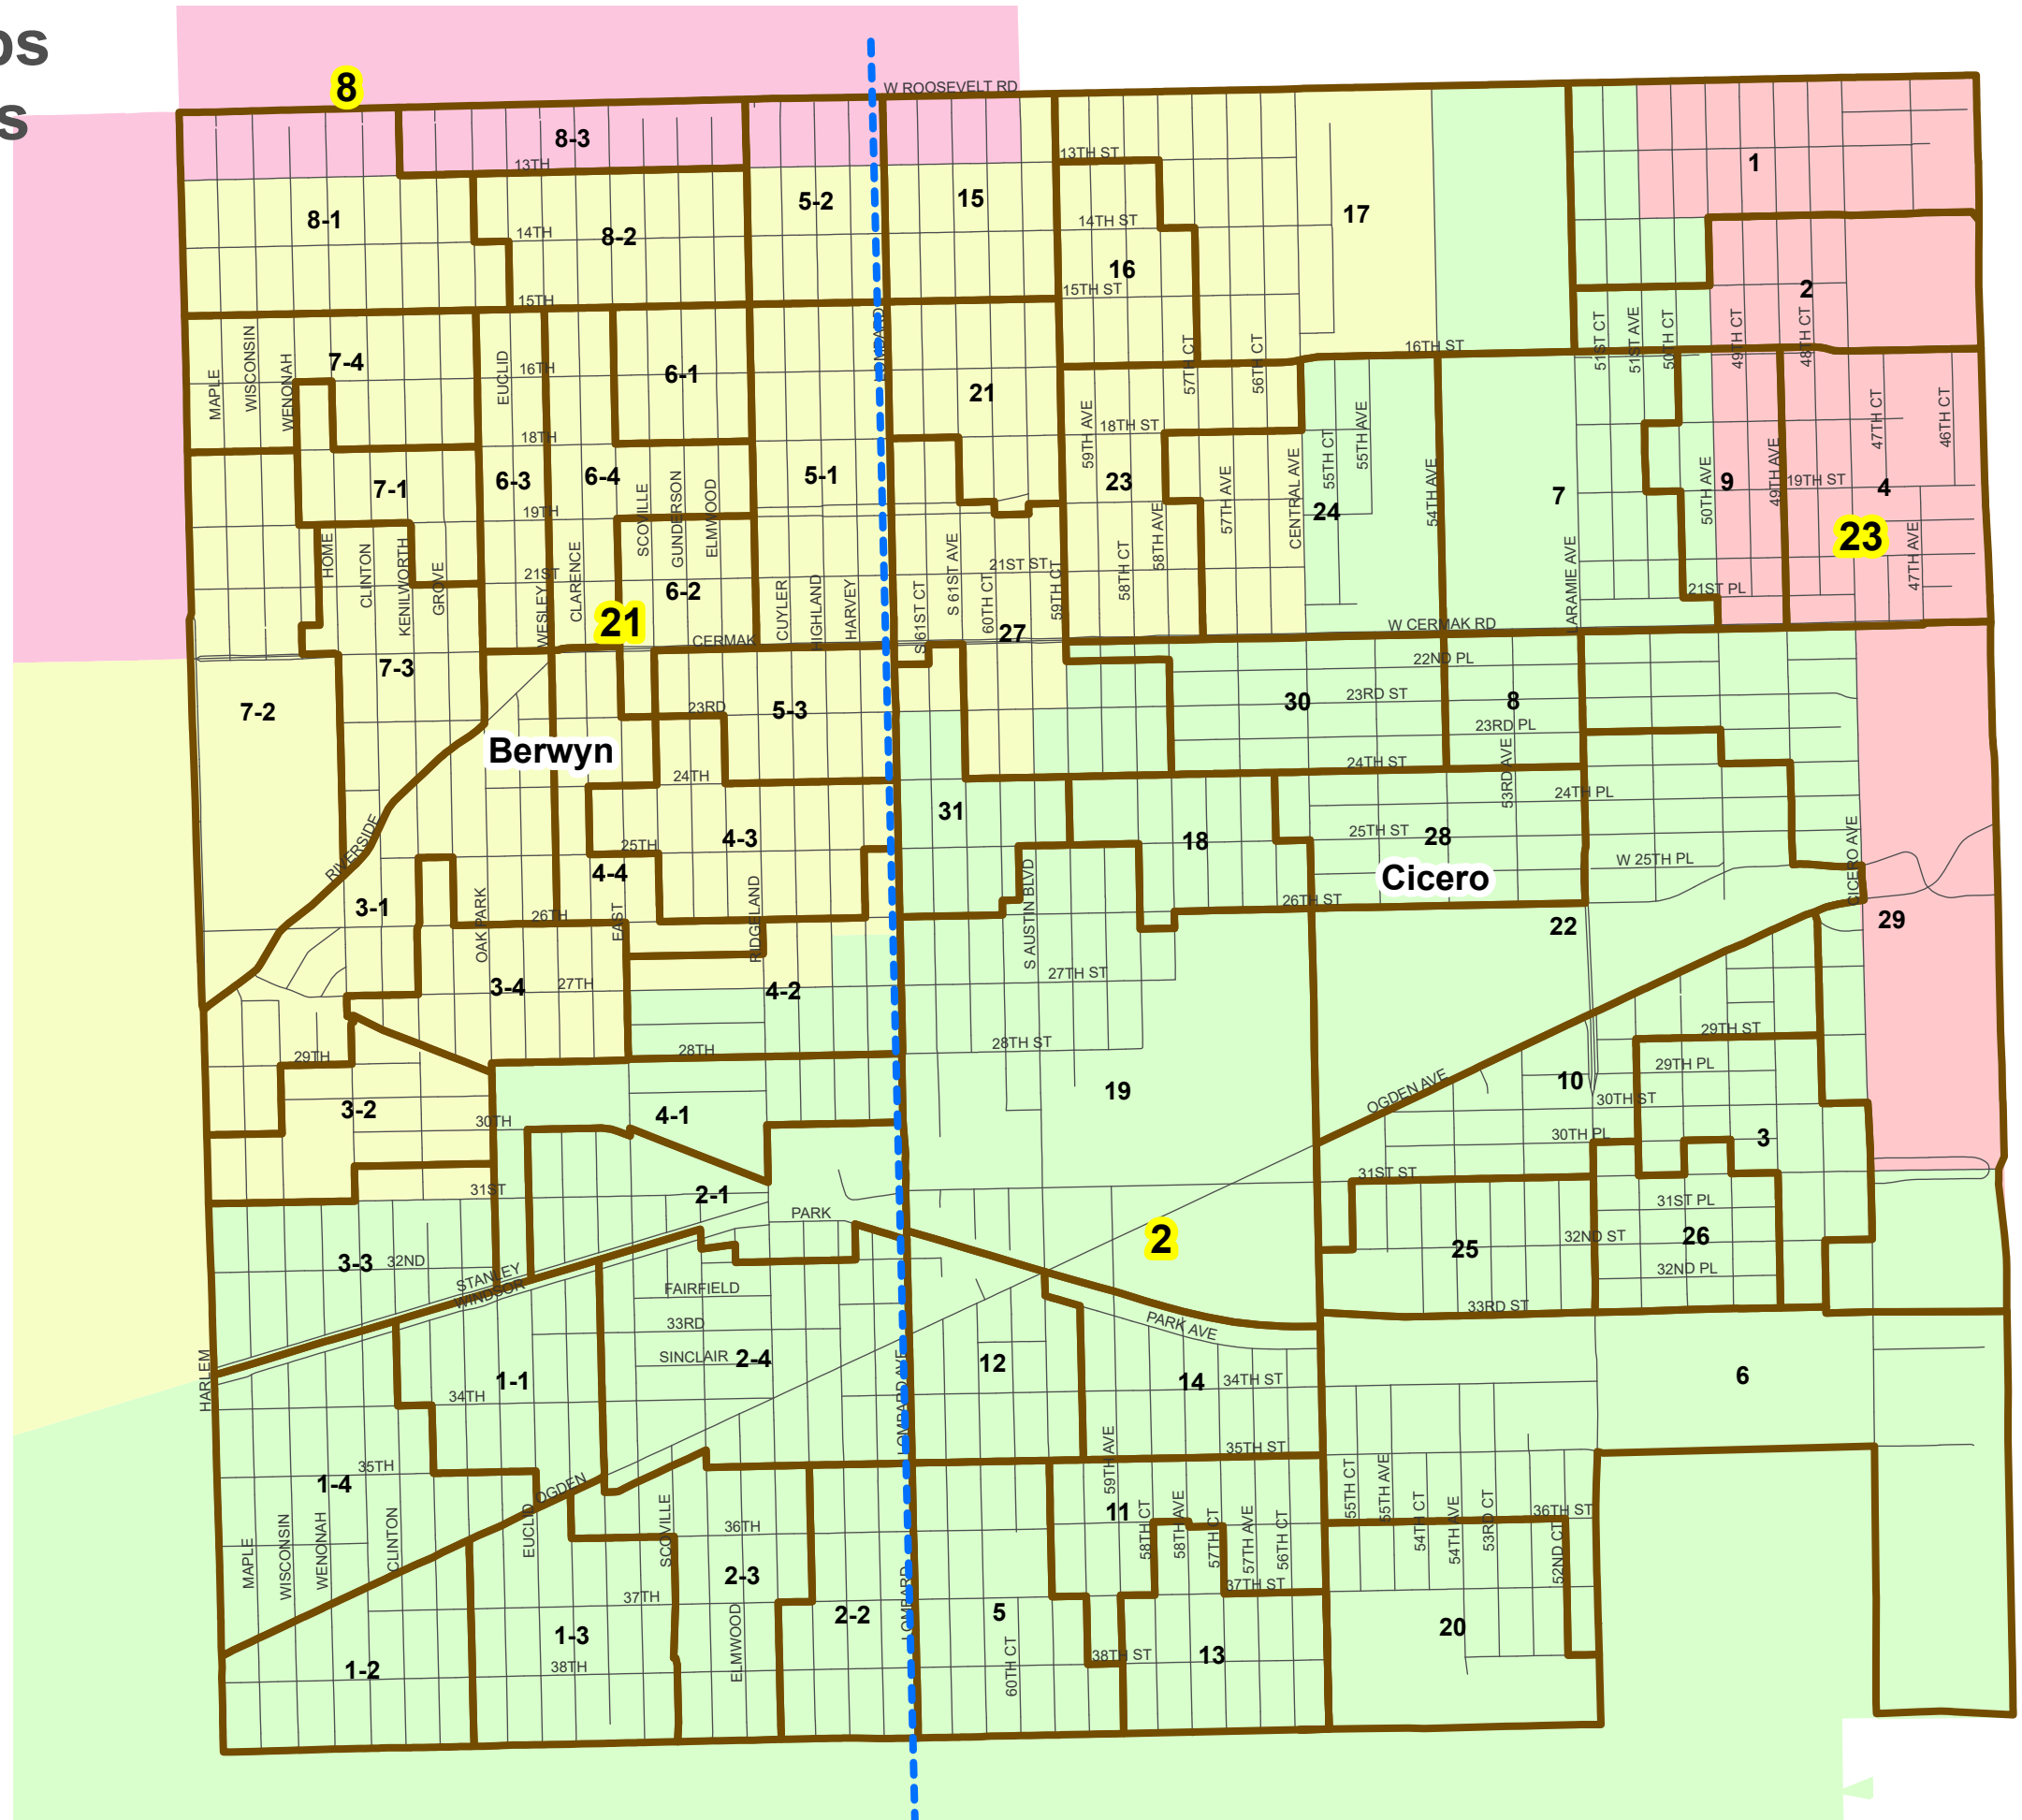

Berwyn and Cicero Townships County Commissioner Districts

Precinct Boundary
 Streets
 # Districts

Cook County Clerk's Office
Elections Division
cookcountyclerkil.gov

Disclaimer: Not all districts displayed in the map may have registered voters or conduct elections. Boundaries may not be exact and are subject to change.

Berwyn and Cicero Townships Judicial Subcircuit Districts

Precinct Boundary
 Streets
 Districts

Cook County Clerk's Office
Elections Division
cookcountyclerk.gov

Disclaimer: Not all districts displayed in the map may have registered voters or conduct elections. Boundaries may not be exact and are subject to change.

Berwyn and Cicero Townships State Representative Districts

Precinct Boundary
 Streets
Districts

Cook County Clerk's Office
 Elections Division
cookcountyclerk.il.gov

Disclaimer: Not all districts displayed in the map may have registered voters or conduct elections. Boundaries may not be exact and are subject to change.

Created: August 2024

Berwyn and Cicero Townships State Senate Districts

Precinct Boundary
 Streets
 # Districts

Cook County Clerk's Office
 Elections Division
cookcountyclerk.gov

Disclaimer: Not all districts displayed in the map may have registered voters or conduct elections. Boundaries may not be exact and are subject to change.