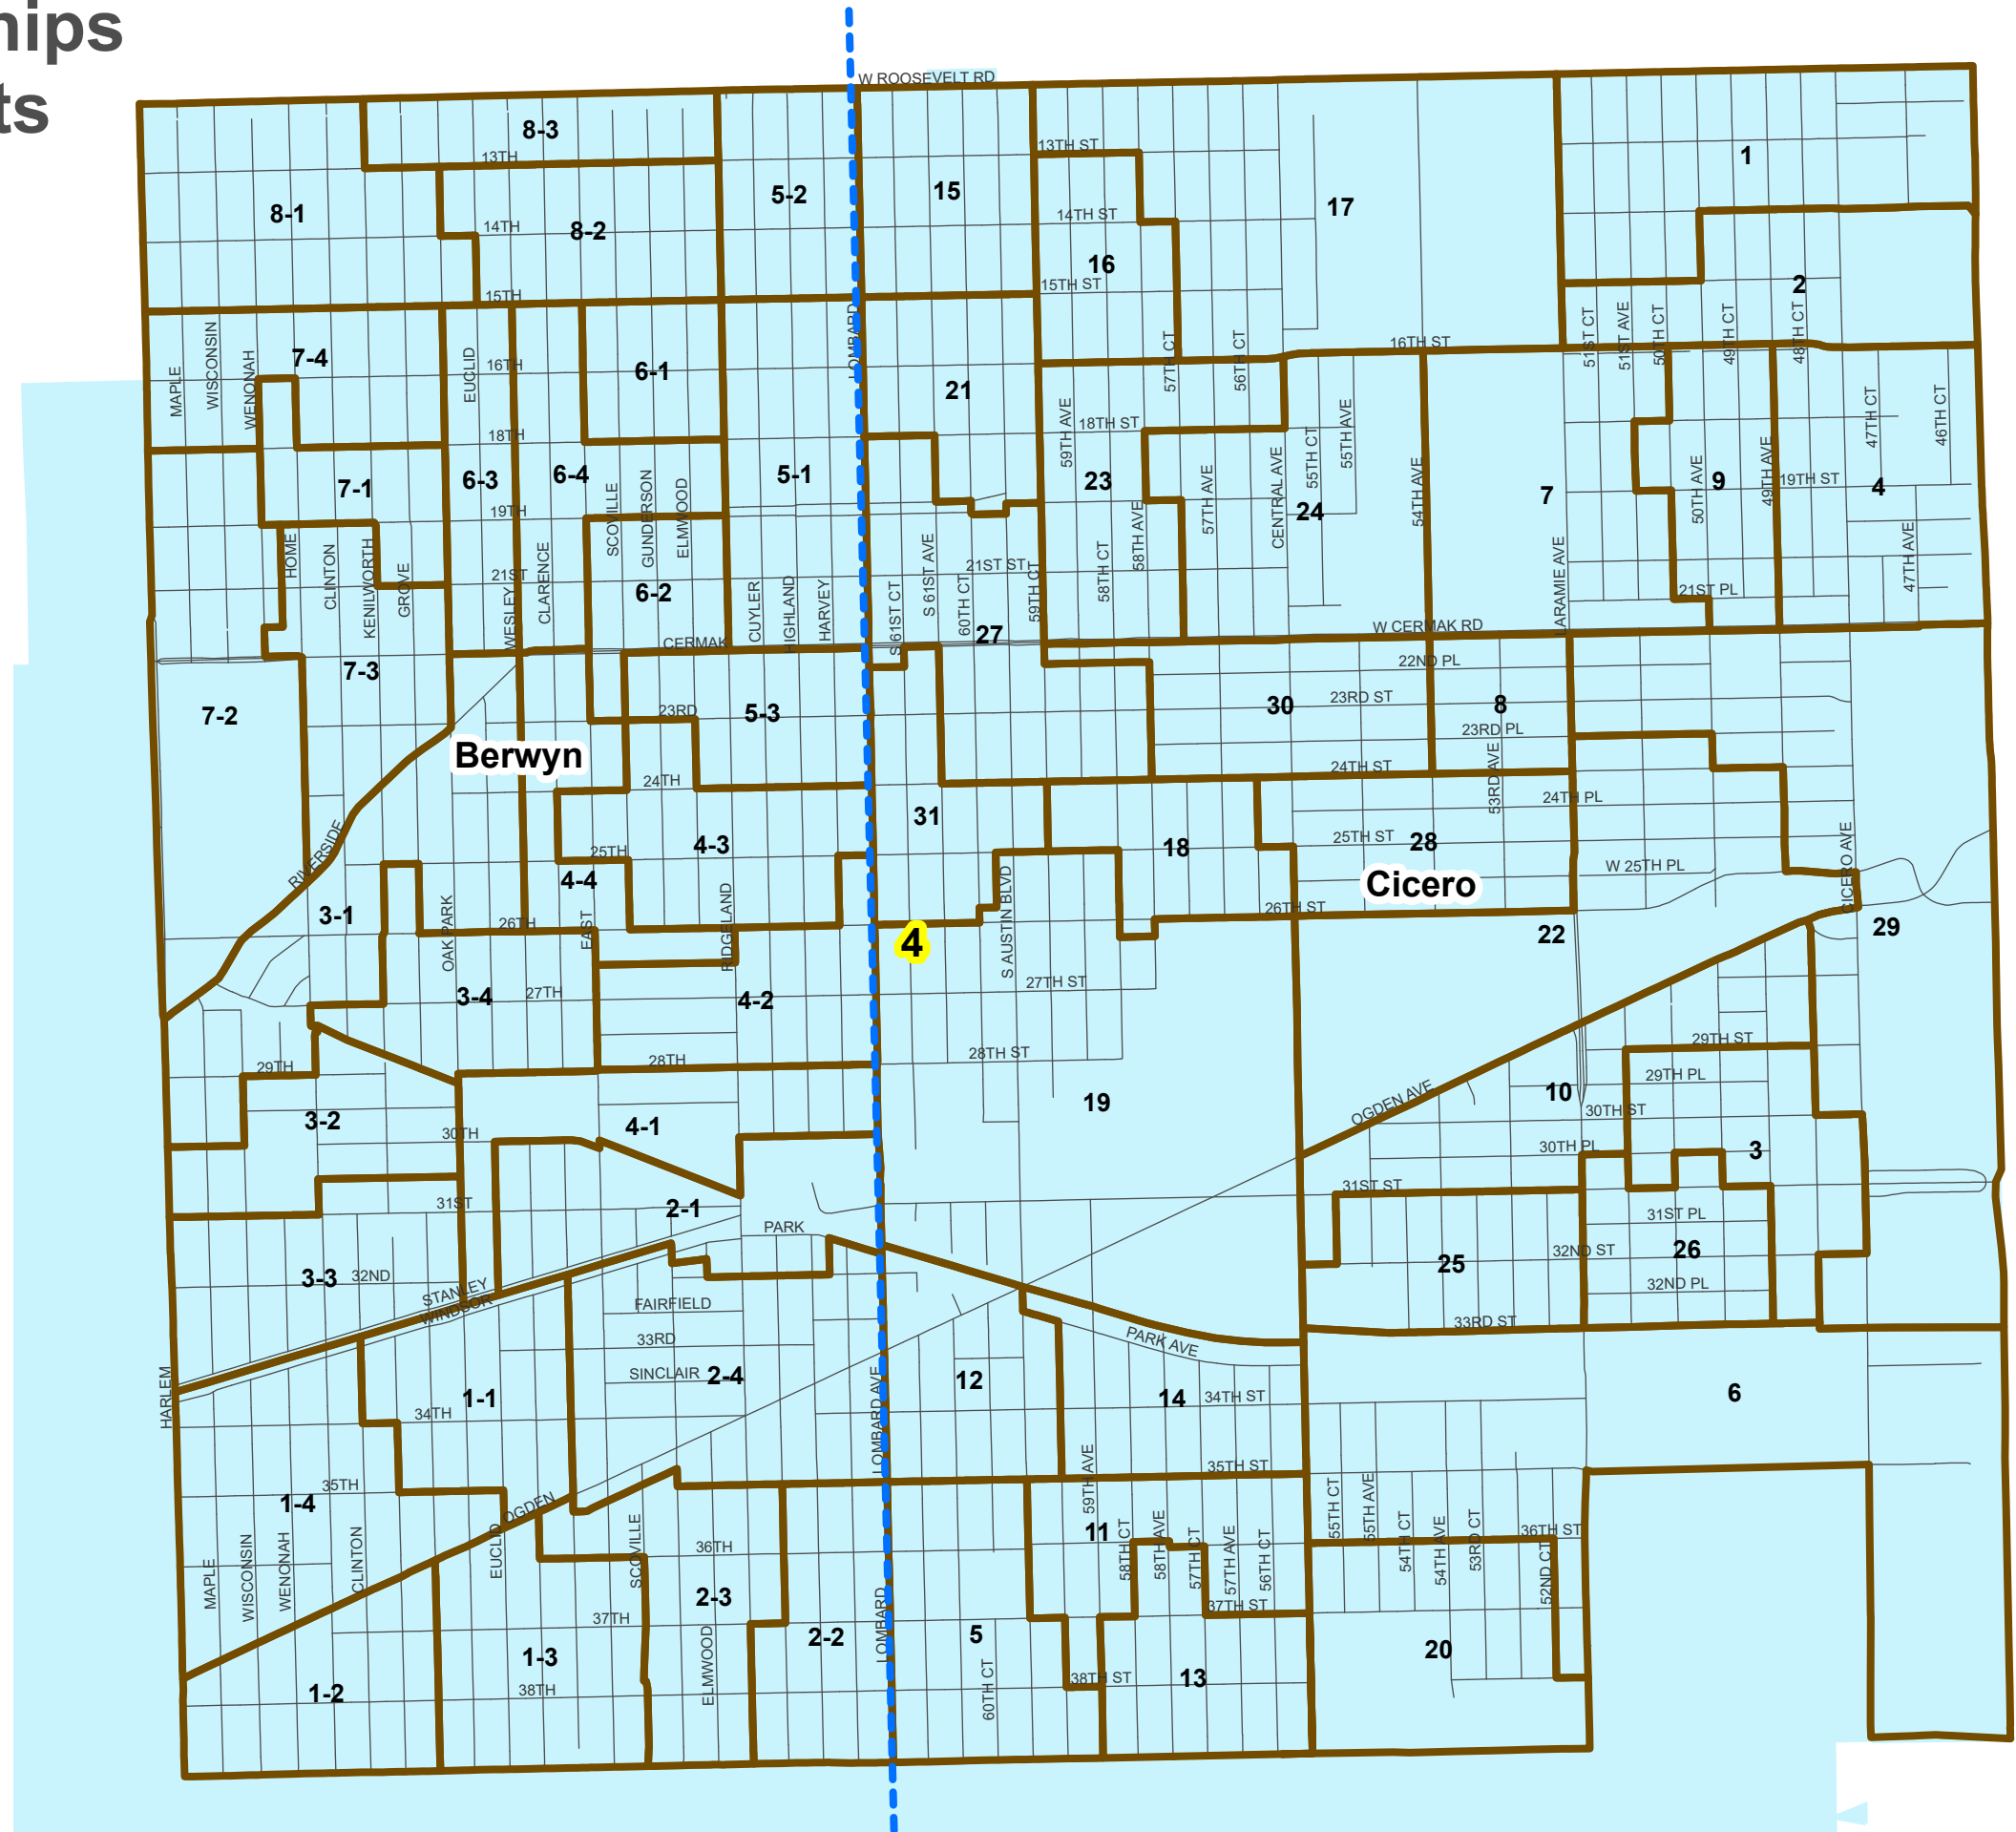

Berwyn and Cicero Townships Board of Review Districts

Precinct Boundary
 Streets
Districts

Disclaimer: Not all districts displayed in the map may have registered voters or conduct elections. Boundaries may not be exact and are subject to change.

Berwyn and Cicero Townships U.S. Congressional Districts

Precinct Boundary
 Streets
Districts

Cook County Clerk's Office
Elections Division
cookcountyclerk.il.gov

Disclaimer: Not all districts displayed in the map may have registered voters or conduct elections. Boundaries may not be exact and are subject to change.

Berwyn and Cicero Townships Judicial Subcircuit Districts

Precinct Boundary
 Streets
 Districts

Cook County Clerk's Office
Elections Division
cookcountyclerk.gov

Disclaimer: Not all districts displayed in the map may have registered voters or conduct elections. Boundaries may not be exact and are subject to change.

Created: August 2024

Berwyn and Cicero Townships State Senate Districts

Precinct Boundary
 Streets
 # Districts

Cook County Clerk's Office
 Elections Division
cookcountyclerk.gov

Disclaimer: Not all districts displayed in the map may have registered voters or conduct elections. Boundaries may not be exact and are subject to change.