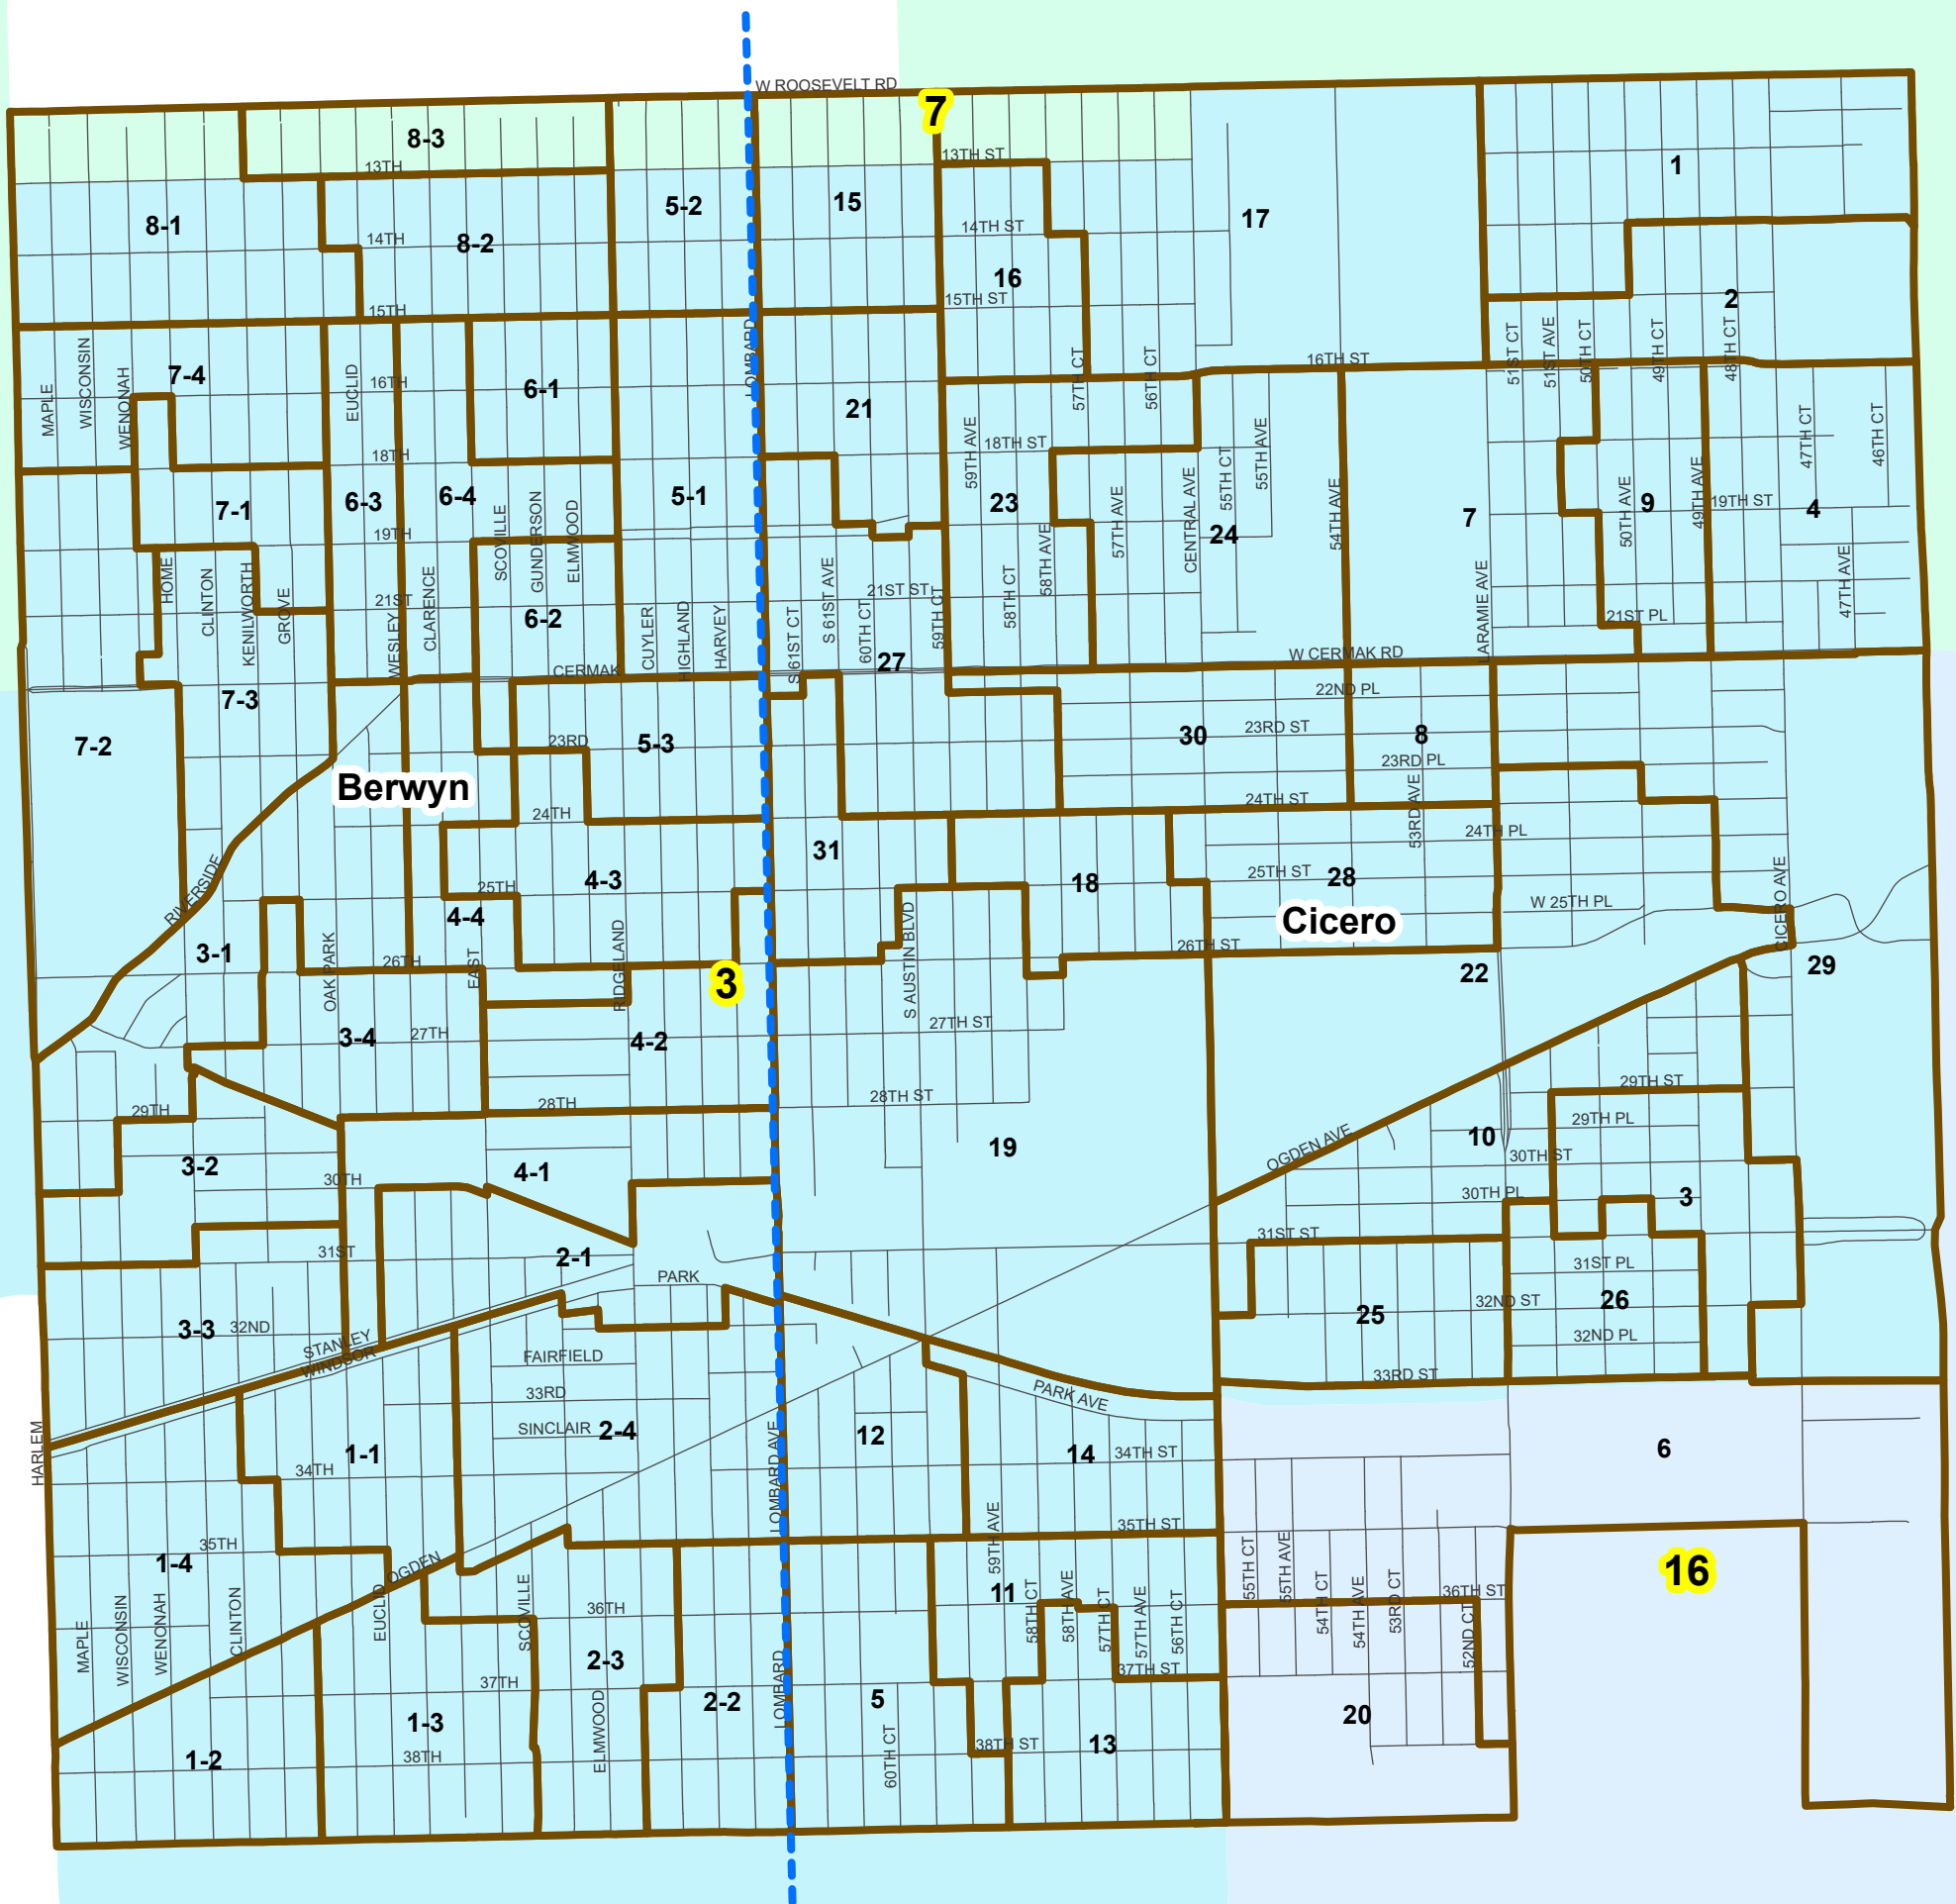

Berwyn and Cicero Townships Board of Review Districts

Precinct Boundary
 Streets
Districts

Disclaimer: Not all districts displayed in the map may have registered voters or conduct elections. Boundaries may not be exact and are subject to change.

Berwyn and Cicero Townships U.S. Congressional Districts

Precinct Boundary
 Streets
Districts

Cook County Clerk's Office
Elections Division
cookcountyclerk.il.gov

Disclaimer: Not all districts displayed in the map may have registered voters or conduct elections. Boundaries may not be exact and are subject to change.

Berwyn and Cicero Townships County Commissioner Districts

Precinct Boundary
 Streets
 # Districts

Cook County Clerk's Office
Elections Division
cookcountyclerkil.gov

Disclaimer: Not all districts displayed in the map may have registered voters or conduct elections. Boundaries may not be exact and are subject to change.

Berwyn and Cicero Townships Judicial Subcircuit Districts

Precinct Boundary
 Streets
 Districts

Cook County Clerk's Office
Elections Division
cookcountyclerk.gov

Disclaimer: Not all districts displayed in the map may have registered voters or conduct elections. Boundaries may not be exact and are subject to change.