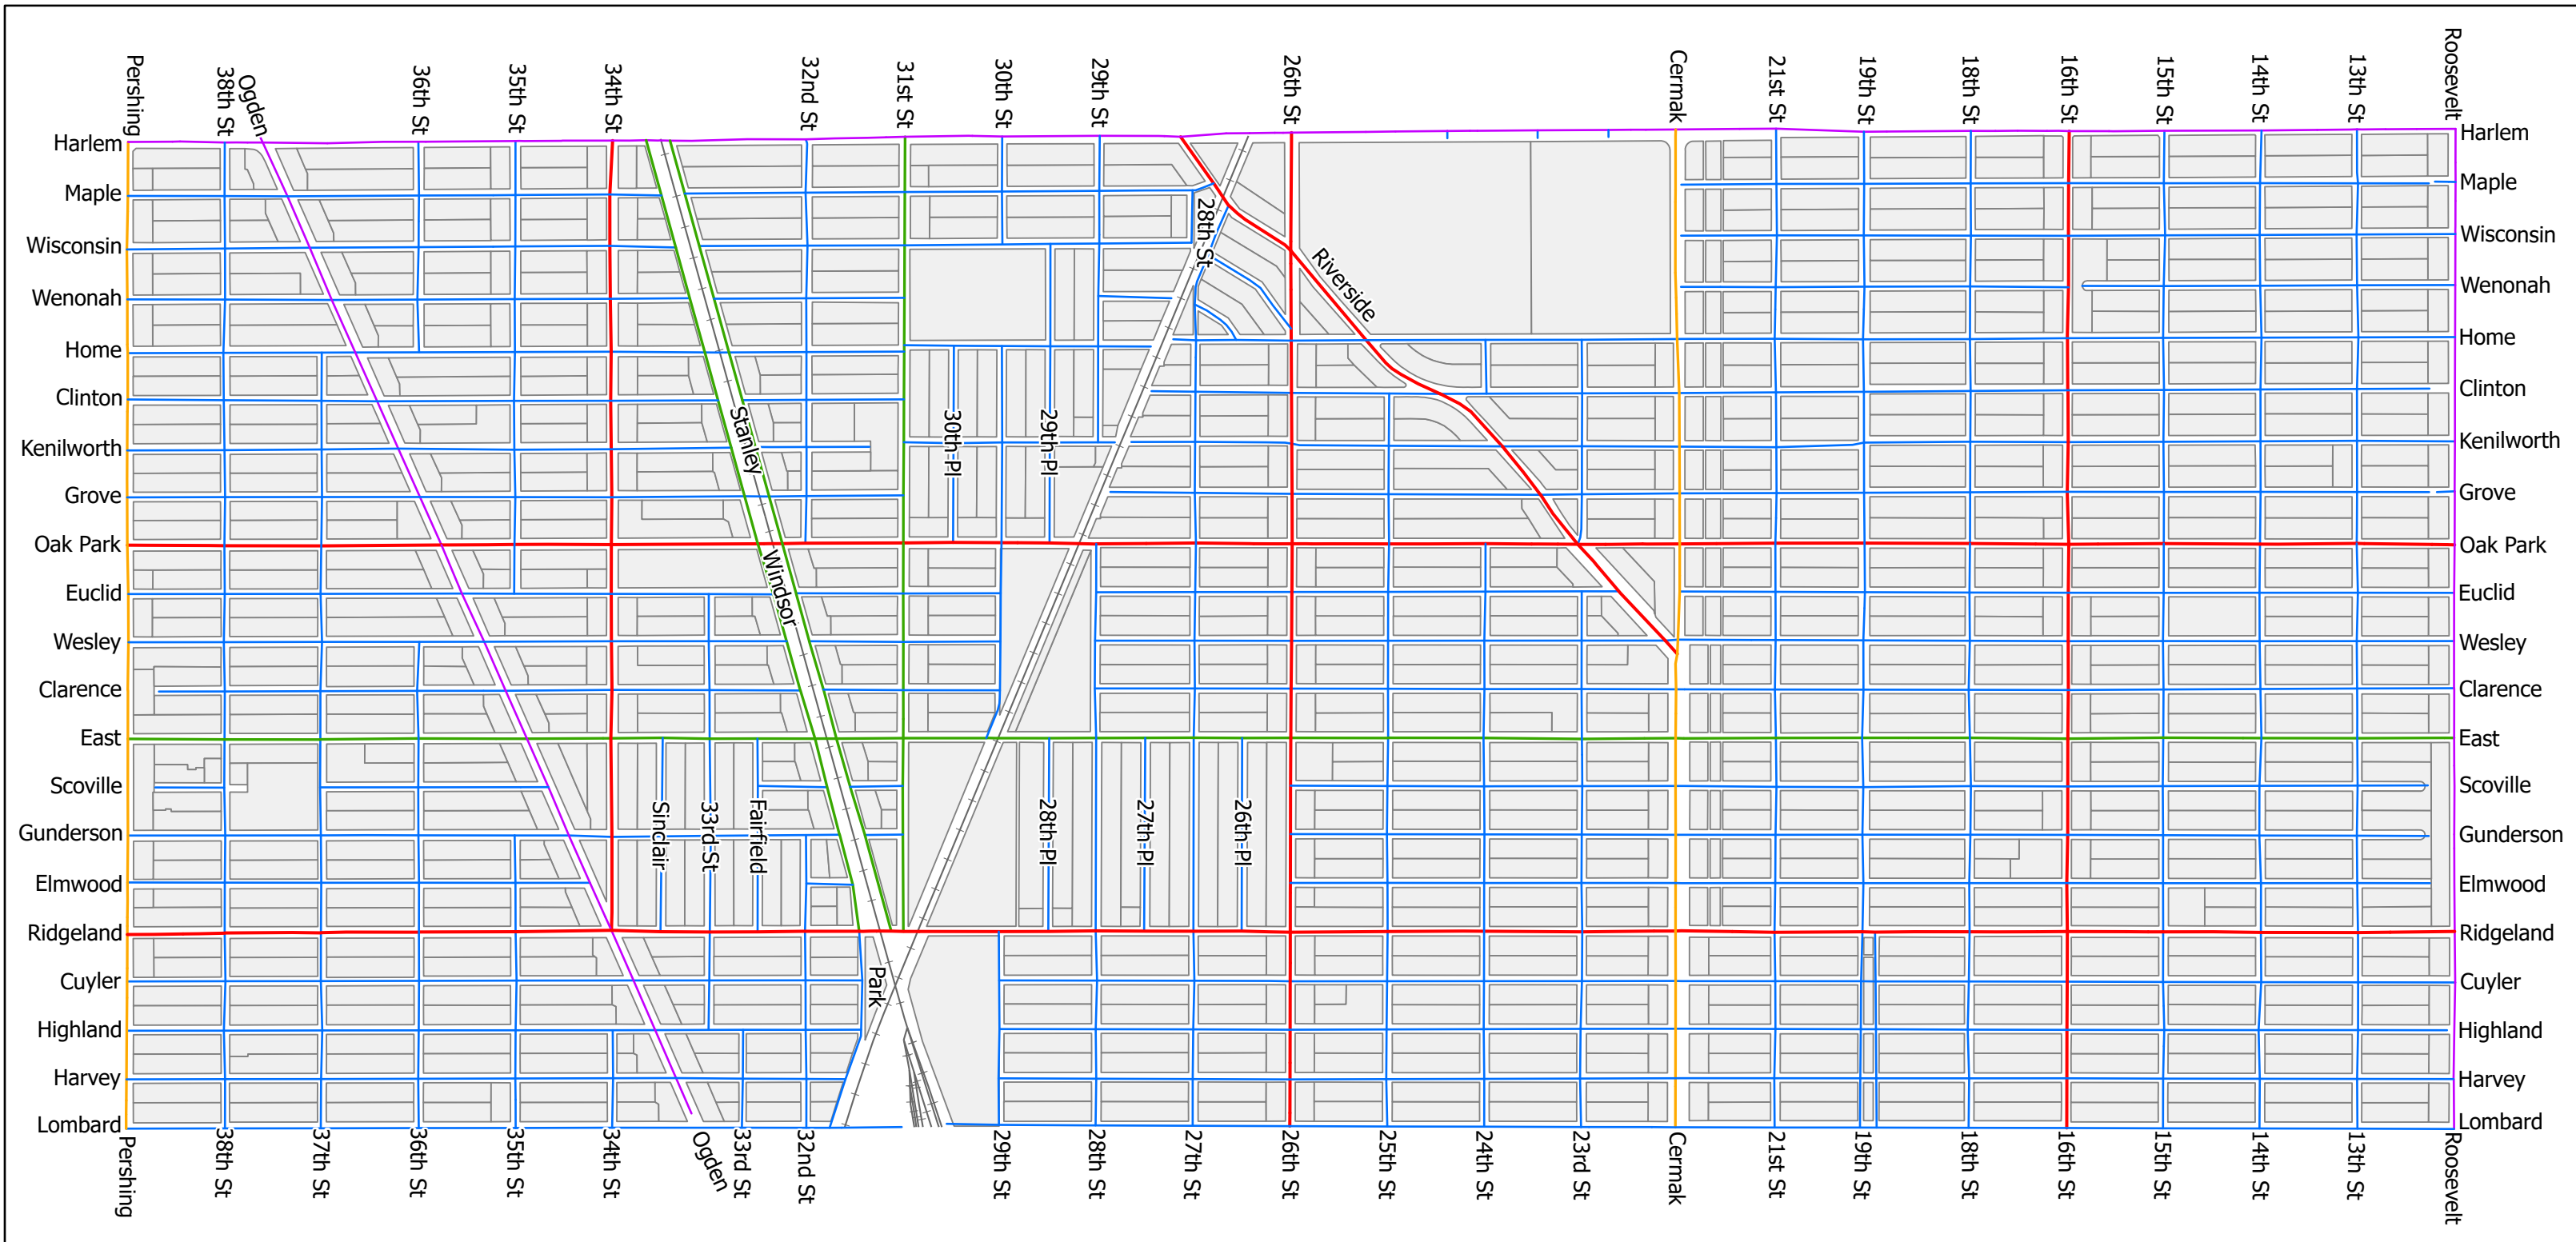

Berwyn Roadway Classifications - Clasificaciones de Carreteras

Legend

- Local Road or Street
- Major Collector
- Minor Arterial
- Minor Collector
- Other Principal Arterial
- Railroads
- City Block Outlines

Disclaimer: This map is for reference only. Data provided is derived from multiple sources. The City of Berwyn disclaims all responsibility for the accuracy or completeness of the data shown herein.

Sources: Roadways and Railroads - Illinois Department of Transportation. City Block Outlines - The City of Berwyn's Engineering Department