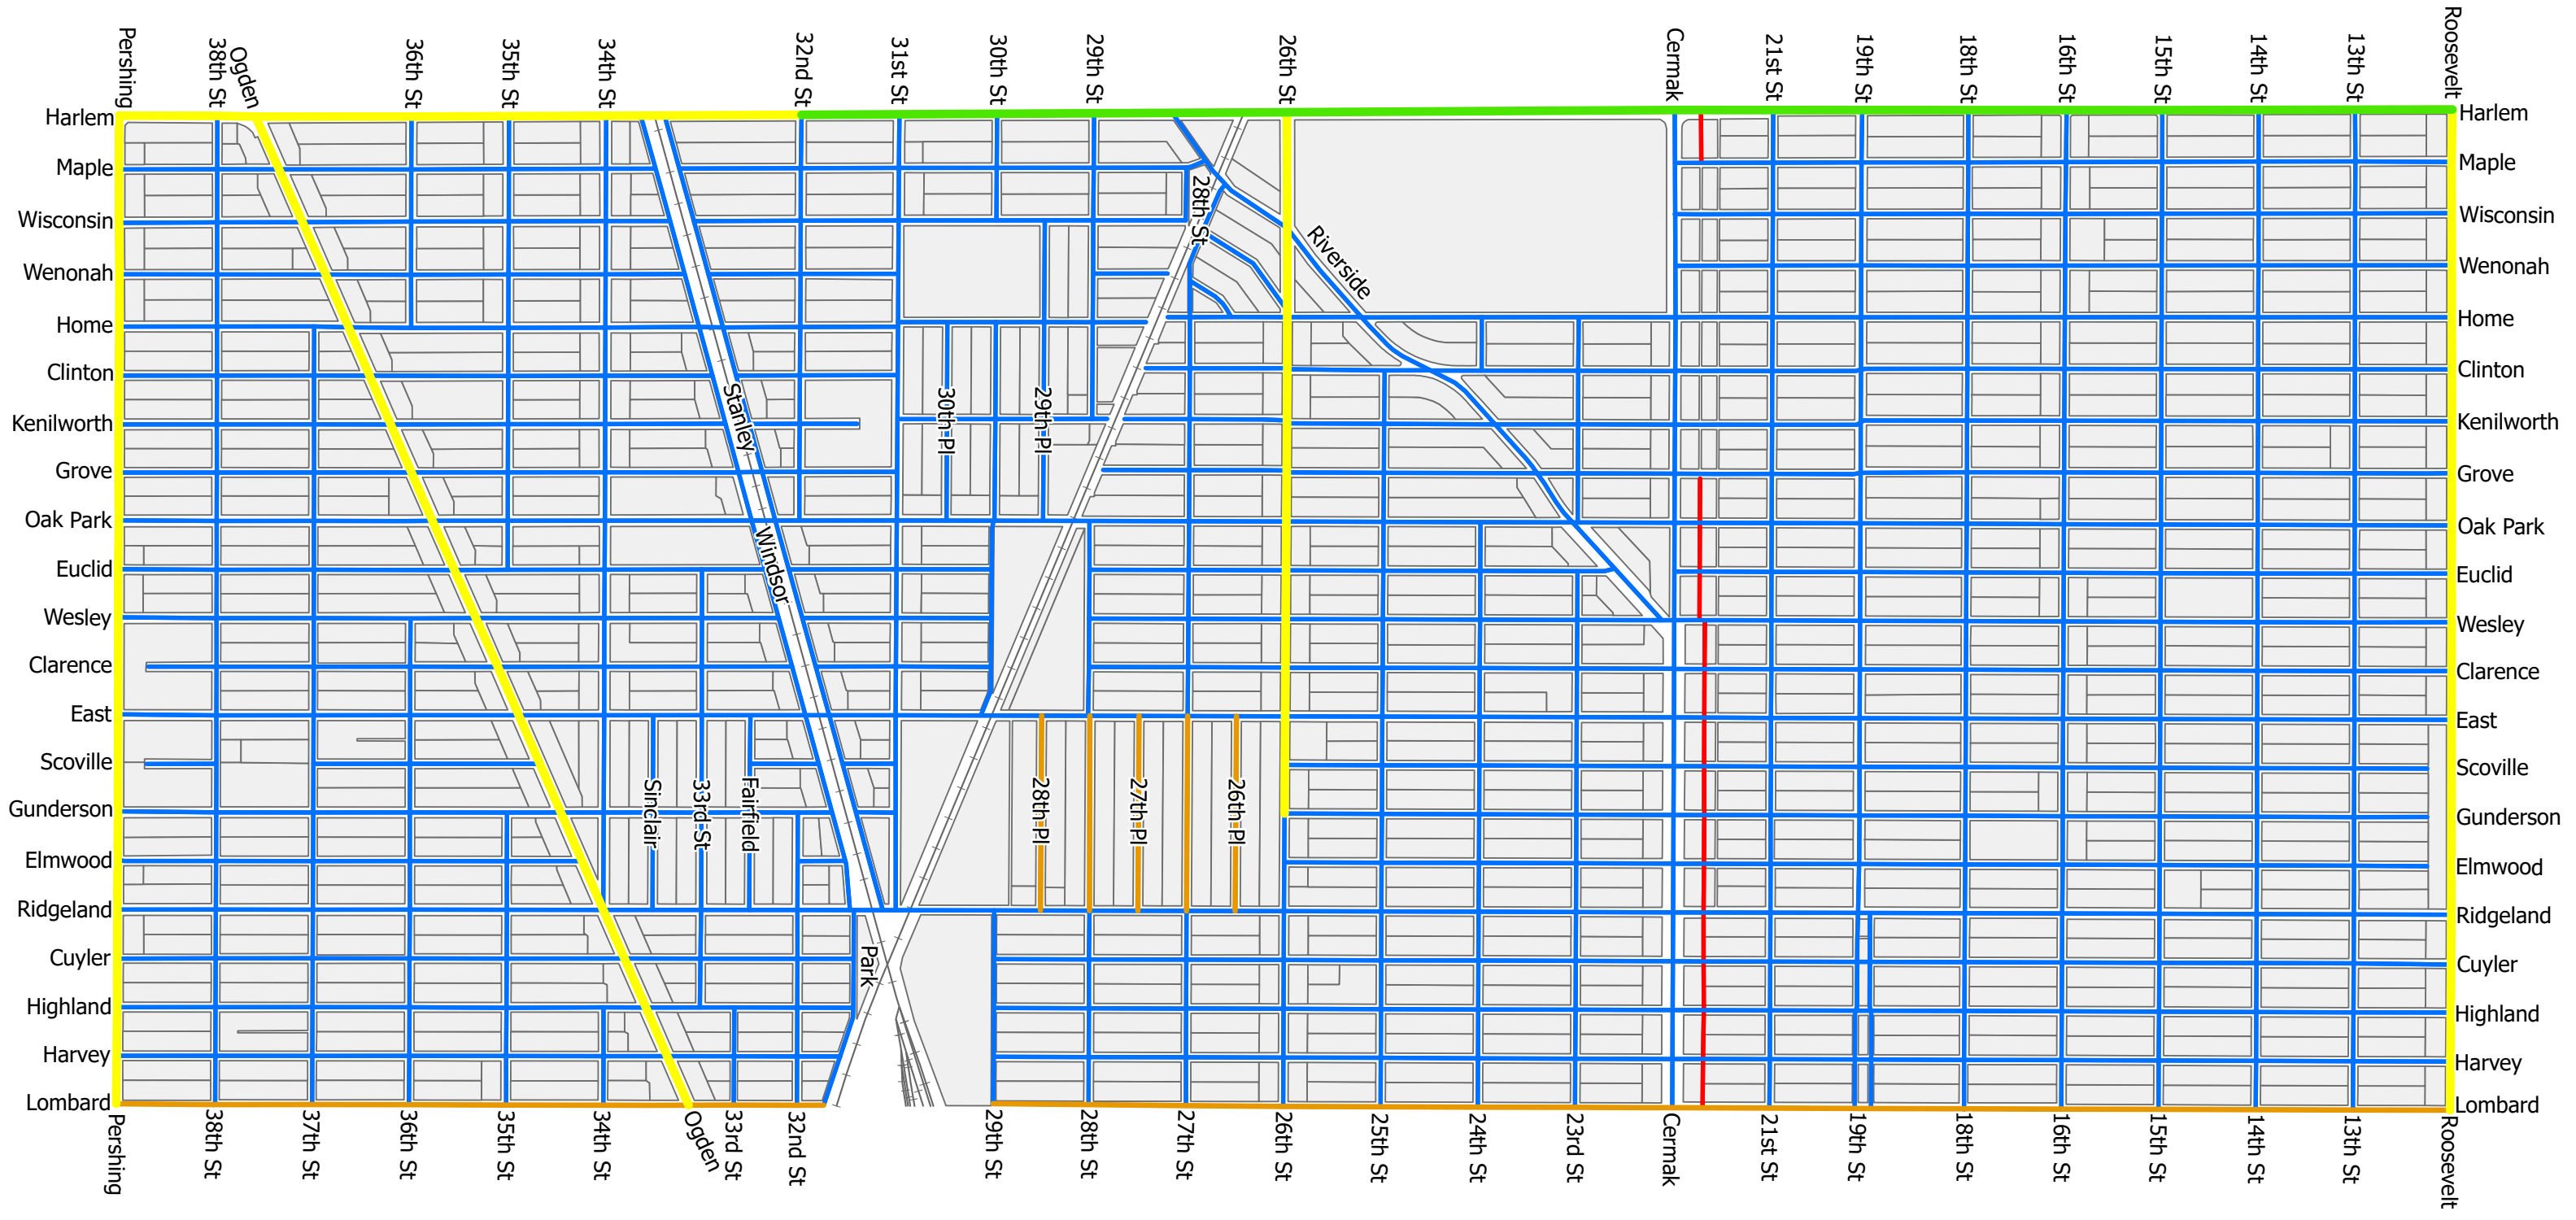

Speed Limits in Berwyn - Límites de Velocidad

- Legend**
- 15 MPH (Vacin Fairway)
 - 20 MPH
 - 25 MPH
 - 30 MPH
 - 35 MPH

- Railroads
- City Block Outlines

Disclaimer: This map is for reference only. Data provided is derived from multiple sources. The City of Berwyn disclaims all responsibility for the accuracy or completeness of the data shown herein.

Sources: Speed Limits and City Block Outlines - The City of Berwyn. Railroads - Illinois Department of Transportation