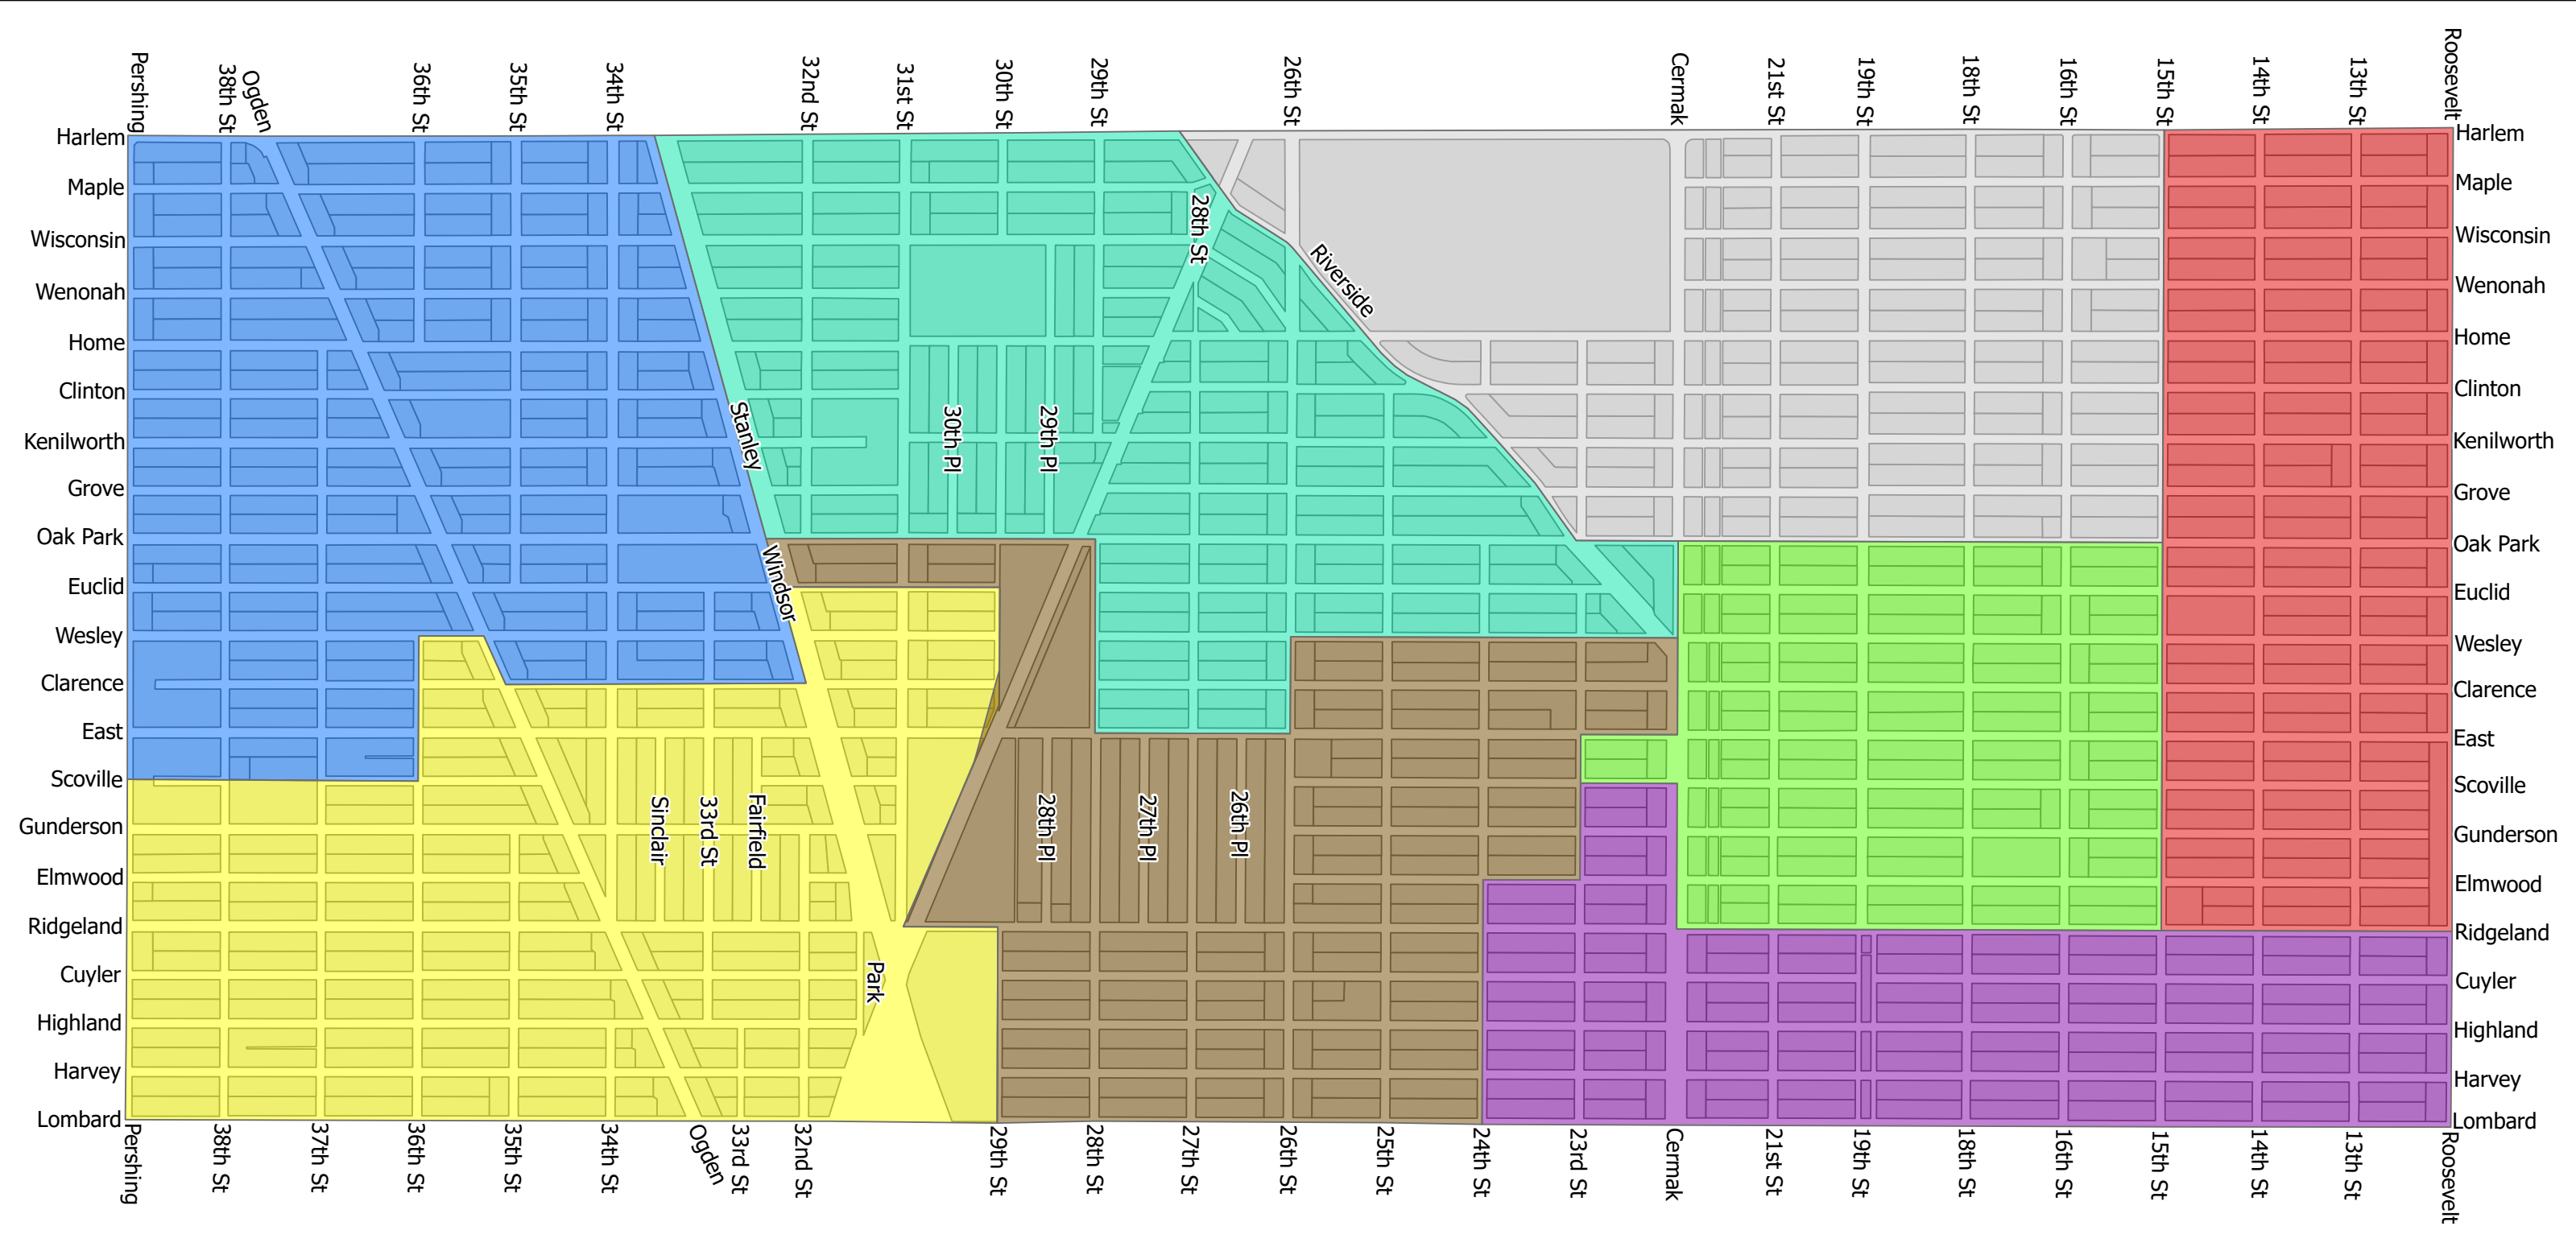

City of Berwyn Ward Boundaries - Límites de los Distritos

- Legend**
- 1st Ward
 - 2nd Ward
 - 3rd Ward
 - 4th Ward
 - 5th Ward
 - 6th Ward
 - 7th Ward
 - 8th Ward
 - City Block Outlines

Disclaimer: This map is for reference only. Data provided is derived from multiple sources. The City of Berwyn disclaims all responsibility for the accuracy or completeness of the data shown herein. Sources: Ward Boundaries and City Block Outlines - City of Berwyn